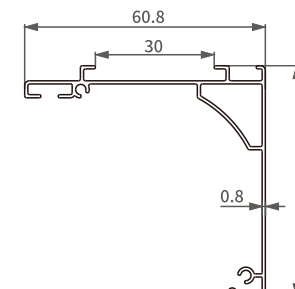

Item No.: SH-BA11-0089
Weight: 0.433kg/m