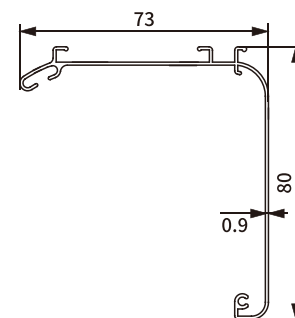

## CASSETTE

Cassette Profile SH-BA11-0071

Item No.: SH-BA11-0071  
Weight: 0.484kg/m  
Thickness: 0.9mm

## CASSETTE

Cassette Profile SH-BA11-0074

Item No.: SH-BA11-0074  
Weight: 0.449kg/m  
Thickness: 0.8mm

## CASSETTE

Cassette Profile With Components SH-BA11-0072

Item No.: SH-BA11-0072  
Weight: 0.505kg/m  
Thickness: 0.9mm