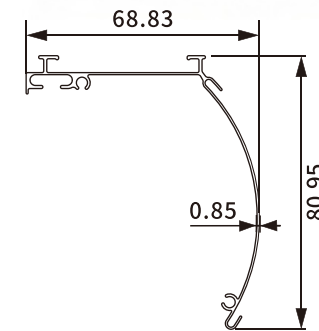

## CASSETTE

Cassette Profile With Components SH-BA11-0068

Item No.: SH-BA11-0068  
Weight: 0.475kg/m  
Thickness: 0.85mm