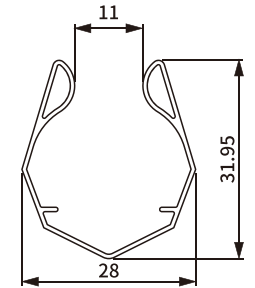

# CASSETTE

Cassette Profile With Components SH-BA11-0076

Item No.: SH-BA11-0091  
Weight: 0.585kg/m

Item No.: SH-BA11-0092  
Weight: 0.651kg/m

Item No.: SH-BA11-0100  
Weight: 1.056kg/m

Item No.: SH-BA11-0101  
Weight: 0.767kg/m

## ZEBRA SHADES BOTTOM RAIL

Zebra Shades Bottom Rail With Components SH-BA11-0104

Item No.: SH-BA11-0104  
Weight: 0.351kg/m  
Thickness: 1.0mm

## ZEBRA SHADES BOTTOM RAIL

Zebra Shades Bottom Rail With Components SH-BA11-0105

Item No.: SH-BA11-0105  
Weight: 0.217kg/m  
Thickness: 0.7mm