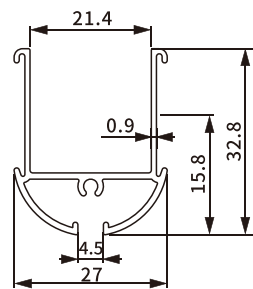

## ZEBRA SHADES BOTTOM RAIL PROFILE

Item No.: SH-BA11-0111  
Weight: 0.183kg/m

Item No.: SH-BA11-0112  
Weight: 0.113kg/m

Item No.: SH-BA11-0113  
Weight: 0.126kg/m

Item No.: SH-BA11-0114  
Weight: 0.214kg/m

Item No.: SH-BA11-0115  
Weight: 0.290kg/m

Item No.: SH-BA11-0116  
Weight: 0.318kg/m

Item No.: SH-BA11-0117  
Weight: 0.275kg/m

Item No.: SH-BA11-0118  
Weight: 0.26kg/m

Item No.: SH-BA11-0119  
Weight: 0.253kg/m