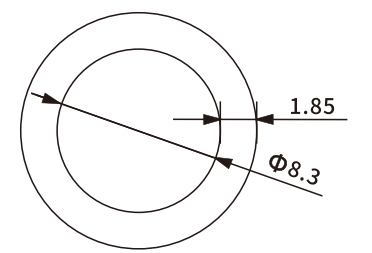

Item No.: SH-BA11-0128
Weight: 0.16kg/m