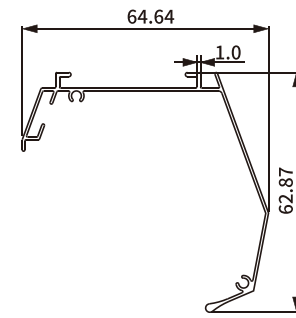

## CASSETTE

Cassette Profile With Components SH-BA11-0069

Item No.: SH-BA11-0069  
Weight: 0.65kg/m  
Thickness: 1.0mm

## CASSETTE

Cassette Profile SH-BA11-0070

Item No.: SH-BA11-0070  
Weight: 0.370kg/m  
Thickness: 1.0mm