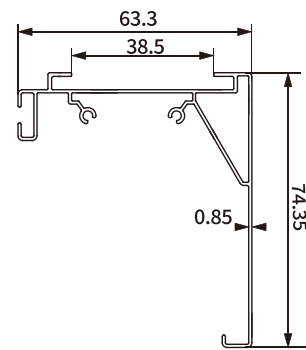

**Item No.:** SH-BA11-0084  
**Weight:** 0.982kg/m

**Item No.:** SH-BA11-0085  
**Weight:** 0.48kg/m

**Item No.:** SH-BA11-0095  
**Weight:** 0.32kg/m

**Item No.:** SH-BA11-0096  
**Weight:** 0.711kg/m

**Item No.:** SH-BA11-0097  
**Weight:** 0.658kg/m

# CASSETTE

Cassette Profile With Components SH-BA11-0076

Item No.: SH-BA11-0091  
Weight: 0.585kg/m

Item No.: SH-BA11-0092  
Weight: 0.651kg/m

Item No.: SH-BA11-0100  
Weight: 1.056kg/m

Item No.: SH-BA11-0101  
Weight: 0.767kg/m