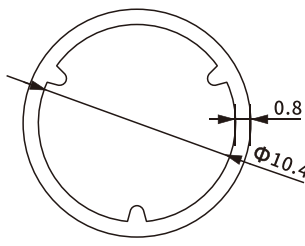

Item No.: SH-BA11-0129
Weight: 0.082kg/m