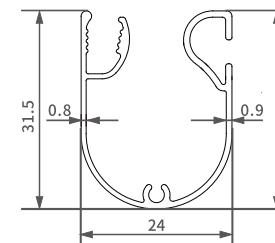

BOTTOM RAIL COMPONENTS

Bottom Rail

Item No.:
SH-BA11-0132