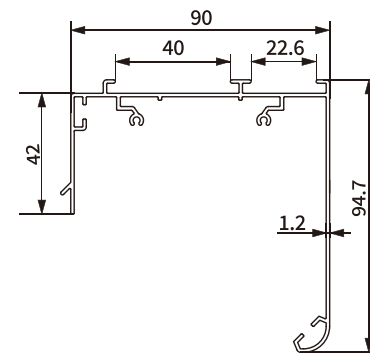

# CASSETTE

Cassette Profile With Components SH-BA11-0076

Item No.: SH-BA11-0091  
Weight: 0.585kg/m

Item No.: SH-BA11-0092  
Weight: 0.651kg/m

Item No.: SH-BA11-0100  
Weight: 1.056kg/m

Item No.: SH-BA11-0101  
Weight: 0.767kg/m