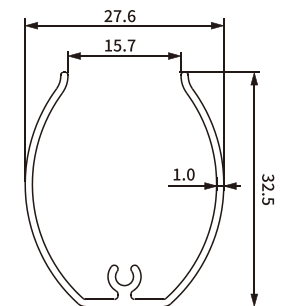

## ZEBRA SHADES BOTTOM RAIL

Zebra Shades Bottom Rail SH-BA11-0106

Item No.: SH-BA11-0106  
Weight: 0.274kg/m  
Thickness: 0.9mm

## ZEBRA SHADES BOTTOM RAIL

Zebra Shades Bottom Rail SH-BA11-0107

Item No.: SH-BA11-0107  
Weight: 0.253kg/m  
Thickness: 1.0mm