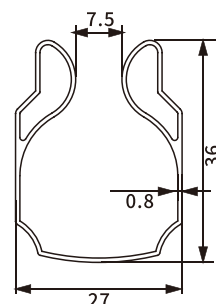

## ZEBRA SHADES BOTTOM RAIL PROFILE

Item No.: SH-BA11-0111  
Weight: 0.183kg/m

Item No.: SH-BA11-0112  
Weight: 0.113kg/m

Item No.: SH-BA11-0113  
Weight: 0.126kg/m

Item No.: SH-BA11-0114  
Weight: 0.214kg/m

Item No.: SH-BA11-0115  
Weight: 0.290kg/m

Item No.: SH-BA11-0116  
Weight: 0.318kg/m

Item No.: SH-BA11-0117  
Weight: 0.275kg/m

Item No.: SH-BA11-0118  
Weight: 0.26kg/m

Item No.: SH-BA11-0119  
Weight: 0.253kg/m

Item No.: SH-BA11-0120  
Weight: 0.212kg/m

Item No.: SH-BA11-0121  
Weight: 0.277kg/m

Item No.: SH-BA11-0122  
Weight: 0.326kg/m