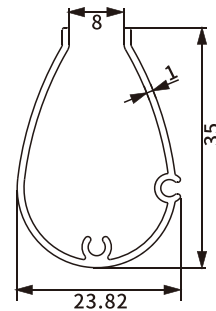

## ZEBRA SHADES BOTTOM RAIL PROFILE

Item No.: SH-BA11-0111  
Weight: 0.183kg/m

Item No.: SH-BA11-0112  
Weight: 0.113kg/m

Item No.: SH-BA11-0113  
Weight: 0.126kg/m

Item No.: SH-BA11-0114  
Weight: 0.214kg/m

Item No.: SH-BA11-0115  
Weight: 0.290kg/m

Item No.: SH-BA11-0116  
Weight: 0.318kg/m

Item No.: SH-BA11-0117  
Weight: 0.275kg/m

Item No.: SH-BA11-0118  
Weight: 0.26kg/m

Item No.: SH-BA11-0119  
Weight: 0.253kg/m