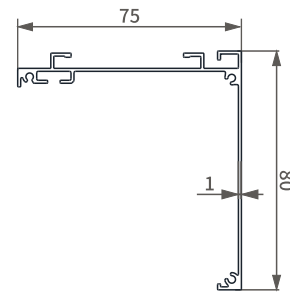

## CASSETTE

Cassette Profile SH-BA11-0075

Item No.: SH-BA11-0075  
Weight: 0.397kg/m  
Thickness: 0.78mm

## CASSETTE

Cassette Profile With Components SH-BA11-0076

**Item No.:** SH-BA11-0076  
**Weight:** 0.0673kg/m  
**Thickness:** 1.0 mm