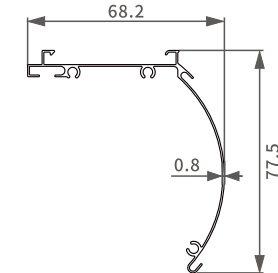

Item No.: SH-BA11-0079
Weight: 0.468kg/m