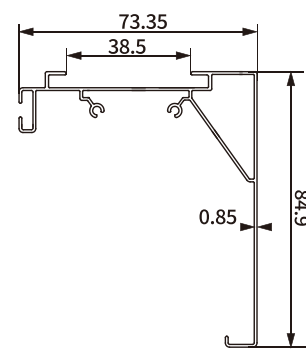

**Item No.:** SH-BA11-0084  
**Weight:** 0.982kg/m

**Item No.:** SH-BA11-0085  
**Weight:** 0.48kg/m

**Item No.:** SH-BA11-0095  
**Weight:** 0.32kg/m

**Item No.:** SH-BA11-0096  
**Weight:** 0.711kg/m

**Item No.:** SH-BA11-0097  
**Weight:** 0.658kg/m

# CASSETTE

Cassette Profile With Components SH-BA11-0076

Item No.: SH-BA11-0091  
Weight: 0.585kg/m

Item No.: SH-BA11-0092  
Weight: 0.651kg/m

Item No.: SH-BA11-0100  
Weight: 1.056kg/m

Item No.: SH-BA11-0101  
Weight: 0.767kg/m