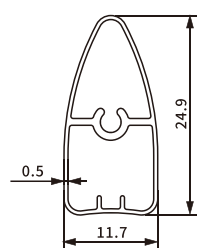

## SHANGRI-LA SHADES BOTTOM RAIL

Shangri-la Shades Bottom Rail Profile With Components SH-BA11-0109+SH-BA11-0110

Item No.: SH-BA11-0109  
Weight: 0.317kg/m

Item No.: SH-BA11-0110  
Weight: 0.176kg/m

## ZEBRA SHADES BOTTOM RAIL PROFILE

Item No.: SH-BA11-0111  
Weight: 0.183kg/m

Item No.: SH-BA11-0112  
Weight: 0.113kg/m

Item No.: SH-BA11-0113  
Weight: 0.126kg/m

Item No.: SH-BA11-0114  
Weight: 0.214kg/m