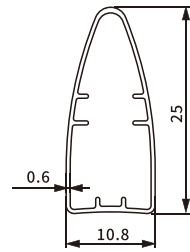

## SHANGRI-LA SHADES BOTTOM RAIL

Shangri-la Shades Bottom Rail Profile With Components SH-BA11-0109+SH-BA11-0110

Item No.: SH-BA11-0109  
Weight: 0.317kg/m

Item No.: SH-BA11-0110  
Weight: 0.176kg/m

## ZEBRA SHADES BOTTOM RAIL PROFILE

Item No.: SH-BA11-0111  
Weight: 0.183kg/m

Item No.: SH-BA11-0112  
Weight: 0.113kg/m

Item No.: SH-BA11-0113  
Weight: 0.126kg/m

Item No.: SH-BA11-0114  
Weight: 0.214kg/m