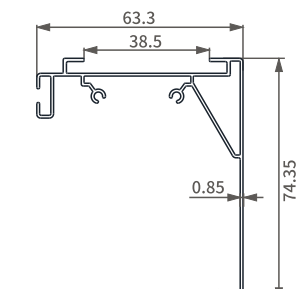

## CASSETTE PROFILE

**Item No.:** SH-BA11-0086  
**Weight:** 0.563kg/m

**Item No.:** SH-BA11-0087  
**Weight:** 0.618kg/m

**Item No.:** SH-BA11-0088  
**Weight:** 0.598kg/m

**Item No.:** SH-BA11-0077  
**Weight:** 0.359kg/m

**Item No.:** SH-BA11-0078  
**Weight:** 0.426kg/m

**Item No.:** SH-BA11-0079  
**Weight:** 0.468kg/m

**Item No.:** SH-BA11-0089  
**Weight:** 0.433kg/m

**Item No.:** SH-BA11-0090  
**Weight:** 0.563kg/m