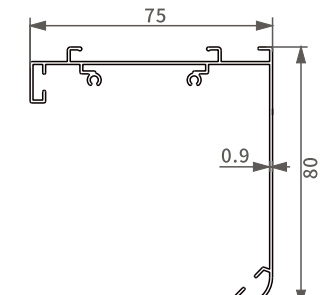

## CASSETTE

Cassette Profile With Components SH-BA11-0076

**Item No.:** SH-BA11-0076  
**Weight:** 0.0673kg/m  
**Thickness:** 1.0 mm

## CASSETTE PROFILE

**Item No.:** SH-BA11-0086  
**Weight:** 0.563kg/m

**Item No.:** SH-BA11-0087  
**Weight:** 0.618kg/m

**Item No.:** SH-BA11-0088  
**Weight:** 0.598kg/m

**Item No.:** SH-BA11-0077  
**Weight:** 0.359kg/m