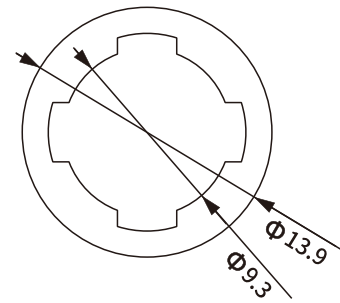

ZEBRA SHADES ROUND TUBE

Zebra Shades Round Tube With Components SH-BA11-0108

Item No.: SH-BA11-0108
Weight: 0.198kg/m