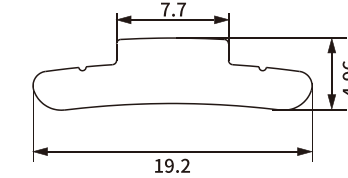

## SHANGRI-LA SHADES BOTTOM RAIL

Shangri-la Shades Bottom Rail Profile With Components SH-BA11-0109+SH-BA11-0110

Item No.: SH-BA11-0109  
Weight: 0.317kg/m

Item No.: SH-BA11-0110  
Weight: 0.176kg/m