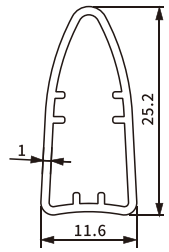

ZEBRA SHADES BOTTOM RAIL PROFILE

Item No.: SH-BA11-0111
Weight: 0.183kg/m