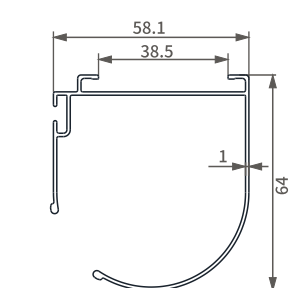

Item No.: SH-BA11-0093
Weight: 0.607kg/m