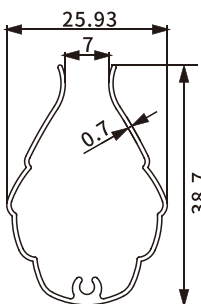

## ZEBRA SHADES BOTTOM RAIL PROFILE

Item No.: SH-BA11-0111  
Weight: 0.183kg/m

Item No.: SH-BA11-0112  
Weight: 0.113kg/m

Item No.: SH-BA11-0113  
Weight: 0.126kg/m

Item No.: SH-BA11-0114  
Weight: 0.214kg/m

Item No.: SH-BA11-0115  
Weight: 0.290kg/m

Item No.: SH-BA11-0116  
Weight: 0.318kg/m

Item No.: SH-BA11-0117  
Weight: 0.275kg/m

Item No.: SH-BA11-0118  
Weight: 0.26kg/m

Item No.: SH-BA11-0119  
Weight: 0.253kg/m

Item No.: SH-BA11-0120  
Weight: 0.212kg/m

Item No.: SH-BA11-0121  
Weight: 0.277kg/m

Item No.: SH-BA11-0122  
Weight: 0.326kg/m