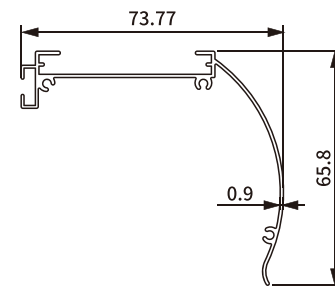

## CASSETTE

Cassette Profile SH-BA11-0070

Item No.: SH-BA11-0070  
Weight: 0.370kg/m  
Thickness: 1.0mm

## CASSETTE

Cassette Profile SH-BA11-0073

Item No.: SH-BA11-0073  
Weight: 0.672kg/m  
Thickness: 1.0mm

## CASSETTE

Cassette Profile SH-BA11-0071

Item No.: SH-BA11-0071  
Weight: 0.484kg/m  
Thickness: 0.9mm

## CASSETTE

Cassette Profile SH-BA11-0074

Item No.: SH-BA11-0074  
Weight: 0.449kg/m  
Thickness: 0.8mm