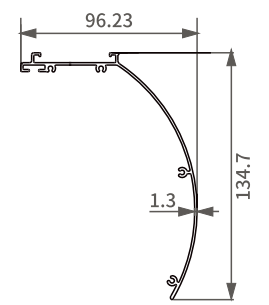

**Item No.:** SH-BA11-0092  
**Weight:** 0.651kg/m

**Item No.:** SH-BA11-0093  
**Weight:** 0.607kg/m

**Item No.:** SH-BA11-0094  
**Weight:** 0.971kg/m

**Item No.:** SH-BA11-0083  
**Weight:** 0.415kg/m

# CASSETTE

Cassette Profile With Components SH-BA11-0076

Item No.: SH-BA11-0091  
Weight: 0.585kg/m

Item No.: SH-BA11-0092  
Weight: 0.651kg/m

Item No.: SH-BA11-0100  
Weight: 1.056kg/m

Item No.: SH-BA11-0101  
Weight: 0.767kg/m