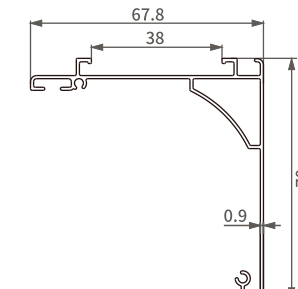

## CASSETTE PROFILE

**Item No.:** SH-BA11-0086  
**Weight:** 0.563kg/m

**Item No.:** SH-BA11-0087  
**Weight:** 0.618kg/m

**Item No.:** SH-BA11-0088  
**Weight:** 0.598kg/m

**Item No.:** SH-BA11-0077  
**Weight:** 0.359kg/m

**Item No.:** SH-BA11-0078  
**Weight:** 0.426kg/m

**Item No.:** SH-BA11-0079  
**Weight:** 0.468kg/m

**Item No.:** SH-BA11-0089  
**Weight:** 0.433kg/m

**Item No.:** SH-BA11-0090  
**Weight:** 0.563kg/m