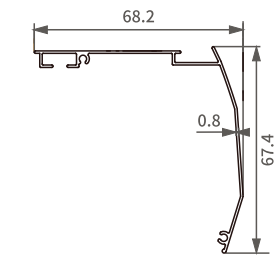

Item No.: SH-BA11-0082
Weight: 0.363kg/m