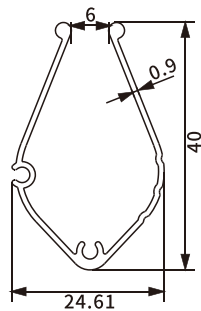

## ZEBRA SHADES BOTTOM RAIL PROFILE

Item No.: SH-BA11-0111  
Weight: 0.183kg/m

Item No.: SH-BA11-0112  
Weight: 0.113kg/m

Item No.: SH-BA11-0113  
Weight: 0.126kg/m

Item No.: SH-BA11-0114  
Weight: 0.214kg/m

Item No.: SH-BA11-0115  
Weight: 0.290kg/m

Item No.: SH-BA11-0116  
Weight: 0.318kg/m

Item No.: SH-BA11-0117  
Weight: 0.275kg/m

Item No.: SH-BA11-0118  
Weight: 0.26kg/m

Item No.: SH-BA11-0119  
Weight: 0.253kg/m