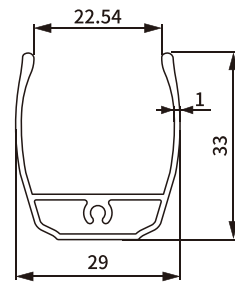

ZEBRA SHADES BOTTOM RAIL

Zebra Shades Bottom Rail With Components SH-BA11-0104

Item No.: SH-BA11-0104
Weight: 0.351kg/m
Thickness: 1.0mm