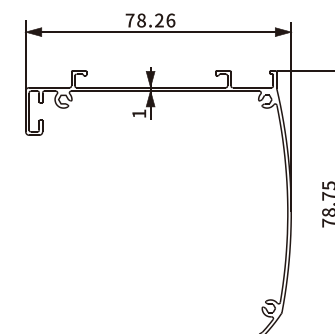

## CASSETTE

Cassette Profile With Components SH-BA11-0068

Item No.: SH-BA11-0068  
Weight: 0.475kg/m  
Thickness: 0.85mm

## END CAPS

End Cap Profile With Components SH-BA12-0021

Item No.: SH-BA12-0021

Item No.: SH-BA11-0068-1.1  
Weight: 0.592kg/m  
Thickness: 1.1mm

## CASSETTE

Cassette Profile With Components SH-BA11-0069

Item No.: SH-BA11-0069  
Weight: 0.65kg/m  
Thickness: 1.0mm