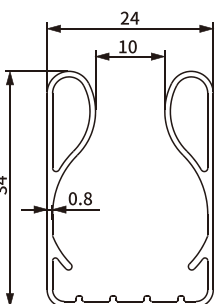

## ZEBRA SHADES BOTTOM RAIL PROFILE

Item No.: SH-BA11-0111  
Weight: 0.183kg/m

Item No.: SH-BA11-0112  
Weight: 0.113kg/m

Item No.: SH-BA11-0113  
Weight: 0.126kg/m

Item No.: SH-BA11-0114  
Weight: 0.214kg/m

Item No.: SH-BA11-0115  
Weight: 0.290kg/m

Item No.: SH-BA11-0116  
Weight: 0.318kg/m

Item No.: SH-BA11-0117  
Weight: 0.275kg/m

Item No.: SH-BA11-0118  
Weight: 0.26kg/m

Item No.: SH-BA11-0119  
Weight: 0.253kg/m

Item No.: SH-BA11-0120  
Weight: 0.212kg/m

Item No.: SH-BA11-0121  
Weight: 0.277kg/m

Item No.: SH-BA11-0122  
Weight: 0.326kg/m