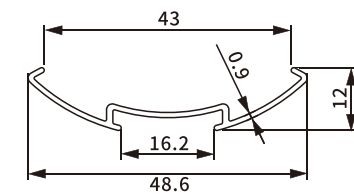

Item No.: SH-BA11-0130
Weight: 0.17kg/m