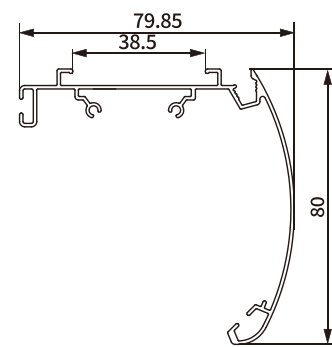

**Item No.:** SH-BA11-0084  
**Weight:** 0.982kg/m

**Item No.:** SH-BA11-0085  
**Weight:** 0.48kg/m

**Item No.:** SH-BA11-0095  
**Weight:** 0.32kg/m

**Item No.:** SH-BA11-0096  
**Weight:** 0.711kg/m

**Item No.:** SH-BA11-0097  
**Weight:** 0.658kg/m

# CASSETTE

Cassette Profile With Components SH-BA11-0076

Item No.: SH-BA11-0091  
Weight: 0.585kg/m

Item No.: SH-BA11-0092  
Weight: 0.651kg/m

Item No.: SH-BA11-0100  
Weight: 1.056kg/m

Item No.: SH-BA11-0101  
Weight: 0.767kg/m