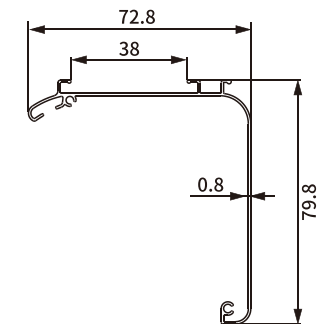

## CASSETTE

Cassette Profile SH-BA11-0071

Item No.: SH-BA11-0071  
Weight: 0.484kg/m  
Thickness: 0.9mm

## CASSETTE

Cassette Profile SH-BA11-0074

Item No.: SH-BA11-0074  
Weight: 0.449kg/m  
Thickness: 0.8mm