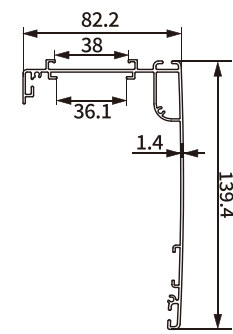

Item No.: SH-BA11-0103
Weight: 1.325kg/m