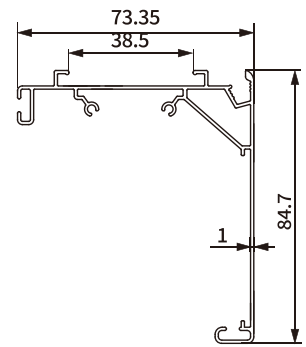

# CASSETTE

Cassette Profile With Components SH-BA11-0076

Item No.: SH-BA11-0091  
Weight: 0.585kg/m

Item No.: SH-BA11-0092  
Weight: 0.651kg/m

Item No.: SH-BA11-0100  
Weight: 1.056kg/m

Item No.: SH-BA11-0101  
Weight: 0.767kg/m