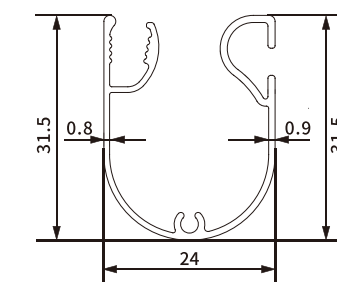

## ZEBRA SHADES BOTTOM RAIL PROFILE

Item No.: SH-BA11-0123  
Weight: 0.120kg/m

Item No.: SH-BA11-0124  
Weight: 0.153kg/m

Item No.: SH-BA11-0125  
Weight: 0.079kg/m

Item No.: SH-BA11-0126  
Weight: 0.226kg/m

Item No.: SH-BA11-0127  
Weight: 0.060kg/m

Item No.: SH-BA11-0128  
Weight: 0.16kg/m

Item No.: SH-BA11-0129  
Weight: 0.082kg/m

Item No.: SH-BA11-0130  
Weight: 0.17kg/m

Item No.: SH-BA11-0131  
Weight: 0.144kg/m