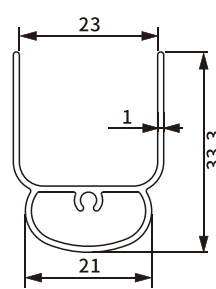

## ZEBRA SHADES BOTTOM RAIL PROFILE

Item No.: SH-BA11-0111  
Weight: 0.183kg/m

Item No.: SH-BA11-0112  
Weight: 0.113kg/m

Item No.: SH-BA11-0113  
Weight: 0.126kg/m

Item No.: SH-BA11-0114  
Weight: 0.214kg/m

Item No.: SH-BA11-0115  
Weight: 0.290kg/m

Item No.: SH-BA11-0116  
Weight: 0.318kg/m

Item No.: SH-BA11-0117  
Weight: 0.275kg/m

Item No.: SH-BA11-0118  
Weight: 0.26kg/m

Item No.: SH-BA11-0119  
Weight: 0.253kg/m