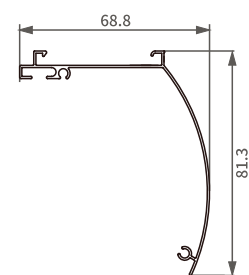

## CASSETTE PROFILE

**Item No.:** SH-BA11-0086  
**Weight:** 0.563kg/m

**Item No.:** SH-BA11-0087  
**Weight:** 0.618kg/m

**Item No.:** SH-BA11-0088  
**Weight:** 0.598kg/m

**Item No.:** SH-BA11-0077  
**Weight:** 0.359kg/m

**Item No.:** SH-BA11-0078  
**Weight:** 0.426kg/m

**Item No.:** SH-BA11-0079  
**Weight:** 0.468kg/m

**Item No.:** SH-BA11-0089  
**Weight:** 0.433kg/m

**Item No.:** SH-BA11-0090  
**Weight:** 0.563kg/m

**Item No.:** SH-BA11-0091  
**Weight:** 0.585kg/m

**Item No.:** SH-BA11-0080  
**Weight:** 0.484kg/m

**Item No.:** SH-BA11-0081  
**Weight:** 0.496kg/m

**Item No.:** SH-BA11-0082  
**Weight:** 0.363kg/m

**Item No.:** SH-BA11-0092  
**Weight:** 0.651kg/m

**Item No.:** SH-BA11-0093  
**Weight:** 0.607kg/m

**Item No.:** SH-BA11-0094  
**Weight:** 0.971kg/m

**Item No.:** SH-BA11-0083  
**Weight:** 0.415kg/m