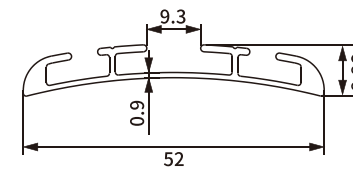

SHANGRI-LA SHADES BOTTOM RAIL

Shangri-la Shades Bottom Rail Profile With Components SH-BA11-0109+SH-BA11-0110

Item No.: SH-BA11-0109
Weight: 0.317kg/m