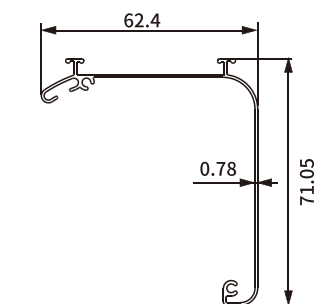

CASSETTE

Cassette Profile SH-BA11-0075

Item No.: SH-BA11-0075
Weight: 0.397kg/m
Thickness: 0.78mm