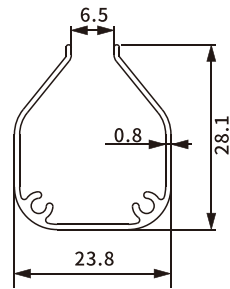

## ZEBRA SHADES BOTTOM RAIL PROFILE

Item No.: SH-BA11-0111  
Weight: 0.183kg/m

Item No.: SH-BA11-0112  
Weight: 0.113kg/m

Item No.: SH-BA11-0113  
Weight: 0.126kg/m

Item No.: SH-BA11-0114  
Weight: 0.214kg/m

Item No.: SH-BA11-0115  
Weight: 0.290kg/m

Item No.: SH-BA11-0116  
Weight: 0.318kg/m

Item No.: SH-BA11-0117  
Weight: 0.275kg/m

Item No.: SH-BA11-0118  
Weight: 0.26kg/m

Item No.: SH-BA11-0119  
Weight: 0.253kg/m