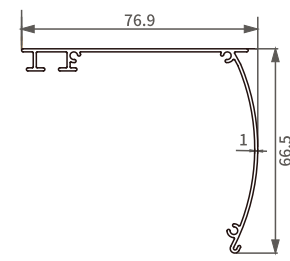

Item No.: SH-BA11-0081
Weight: 0.496kg/m