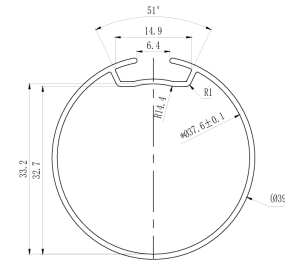

HEADRAIL COMPONENTS

Tube

Item No.:
SH-BB1-0001