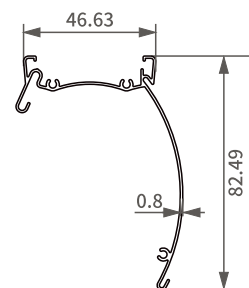

Item No.: SH-BA11-0080
Weight: 0.484kg/m