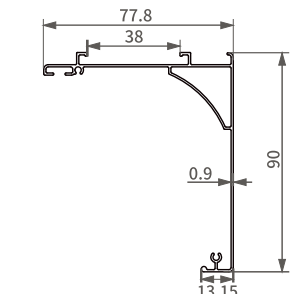

**Item No.:** SH-BA11-0084  
**Weight:** 0.982kg/m

**Item No.:** SH-BA11-0085  
**Weight:** 0.48kg/m

**Item No.:** SH-BA11-0095  
**Weight:** 0.32kg/m

**Item No.:** SH-BA11-0096  
**Weight:** 0.711kg/m

**Item No.:** SH-BA11-0097  
**Weight:** 0.658kg/m

# CASSETTE

Cassette Profile With Components SH-BA11-0076

Item No.: SH-BA11-0091  
Weight: 0.585kg/m

Item No.: SH-BA11-0092  
Weight: 0.651kg/m

Item No.: SH-BA11-0100  
Weight: 1.056kg/m

Item No.: SH-BA11-0101  
Weight: 0.767kg/m