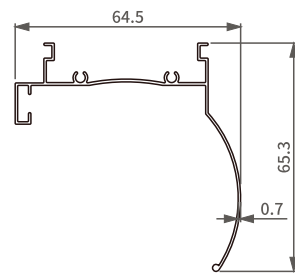

## CASSETTE

Cassette Profile With Components SH-BA11-0076

**Item No.:** SH-BA11-0076  
**Weight:** 0.0673kg/m  
**Thickness:** 1.0 mm

## CASSETTE PROFILE

**Item No.:** SH-BA11-0086  
**Weight:** 0.563kg/m

**Item No.:** SH-BA11-0087  
**Weight:** 0.618kg/m

**Item No.:** SH-BA11-0088  
**Weight:** 0.598kg/m

**Item No.:** SH-BA11-0077  
**Weight:** 0.359kg/m