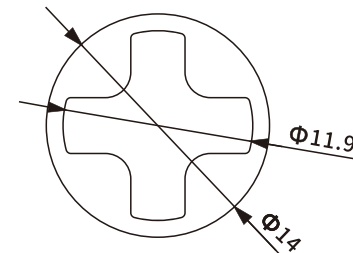

## ZEBRA SHADES BOTTOM RAIL PROFILE

Item No.: SH-BA11-0123  
Weight: 0.120kg/m

Item No.: SH-BA11-0124  
Weight: 0.153kg/m

Item No.: SH-BA11-0125  
Weight: 0.079kg/m

Item No.: SH-BA11-0126  
Weight: 0.226kg/m