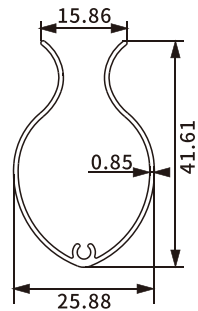

## ZEBRA SHADES BOTTOM RAIL PROFILE

Item No.: SH-BA11-0111  
Weight: 0.183kg/m

Item No.: SH-BA11-0112  
Weight: 0.113kg/m

Item No.: SH-BA11-0113  
Weight: 0.126kg/m

Item No.: SH-BA11-0114  
Weight: 0.214kg/m

Item No.: SH-BA11-0115  
Weight: 0.290kg/m

Item No.: SH-BA11-0116  
Weight: 0.318kg/m

Item No.: SH-BA11-0117  
Weight: 0.275kg/m

Item No.: SH-BA11-0118  
Weight: 0.26kg/m

Item No.: SH-BA11-0119  
Weight: 0.253kg/m