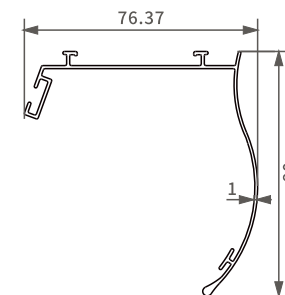

## CASSETTE

Cassette Profile SH-BA11-0075

Item No.: SH-BA11-0075  
Weight: 0.397kg/m  
Thickness: 0.78mm

## CASSETTE

Cassette Profile With Components SH-BA11-0076

**Item No.:** SH-BA11-0076  
**Weight:** 0.0673kg/m  
**Thickness:** 1.0 mm

## CASSETTE PROFILE

**Item No.:** SH-BA11-0086  
**Weight:** 0.563kg/m

**Item No.:** SH-BA11-0087  
**Weight:** 0.618kg/m

**Item No.:** SH-BA11-0088  
**Weight:** 0.598kg/m

**Item No.:** SH-BA11-0077  
**Weight:** 0.359kg/m