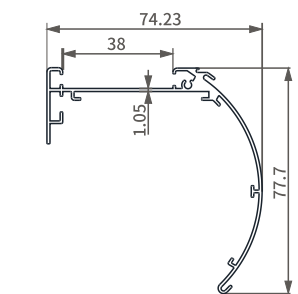

Item No.: SH-BA11-0096
Weight: 0.711kg/m