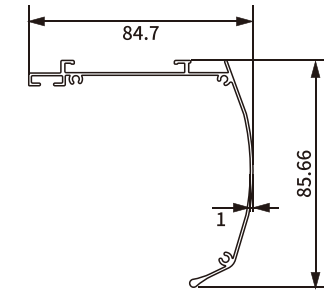

## CASSETTE

Cassette Profile With Components SH-BA11-0069

Item No.: SH-BA11-0069  
Weight: 0.65kg/m  
Thickness: 1.0mm

## CASSETTE

Cassette Profile SH-BA11-0070

Item No.: SH-BA11-0070  
Weight: 0.370kg/m  
Thickness: 1.0mm

## CASSETTE

Cassette Profile SH-BA11-0073

Item No.: SH-BA11-0073  
Weight: 0.672kg/m  
Thickness: 1.0mm