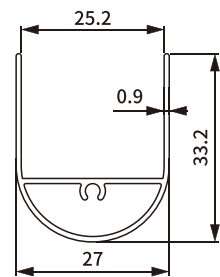

ZEBRA SHADES BOTTOM RAIL

Zebra Shades Bottom Rail SH-BA11-0106

Item No.: SH-BA11-0106
Weight: 0.274kg/m
Thickness: 0.9mm