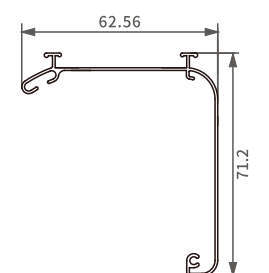

## CASSETTE

Cassette Profile With Components SH-BA11-0076

**Item No.:** SH-BA11-0076  
**Weight:** 0.0673kg/m  
**Thickness:** 1.0 mm

## CASSETTE PROFILE

**Item No.:** SH-BA11-0086  
**Weight:** 0.563kg/m

**Item No.:** SH-BA11-0087  
**Weight:** 0.618kg/m

**Item No.:** SH-BA11-0088  
**Weight:** 0.598kg/m

**Item No.:** SH-BA11-0077  
**Weight:** 0.359kg/m