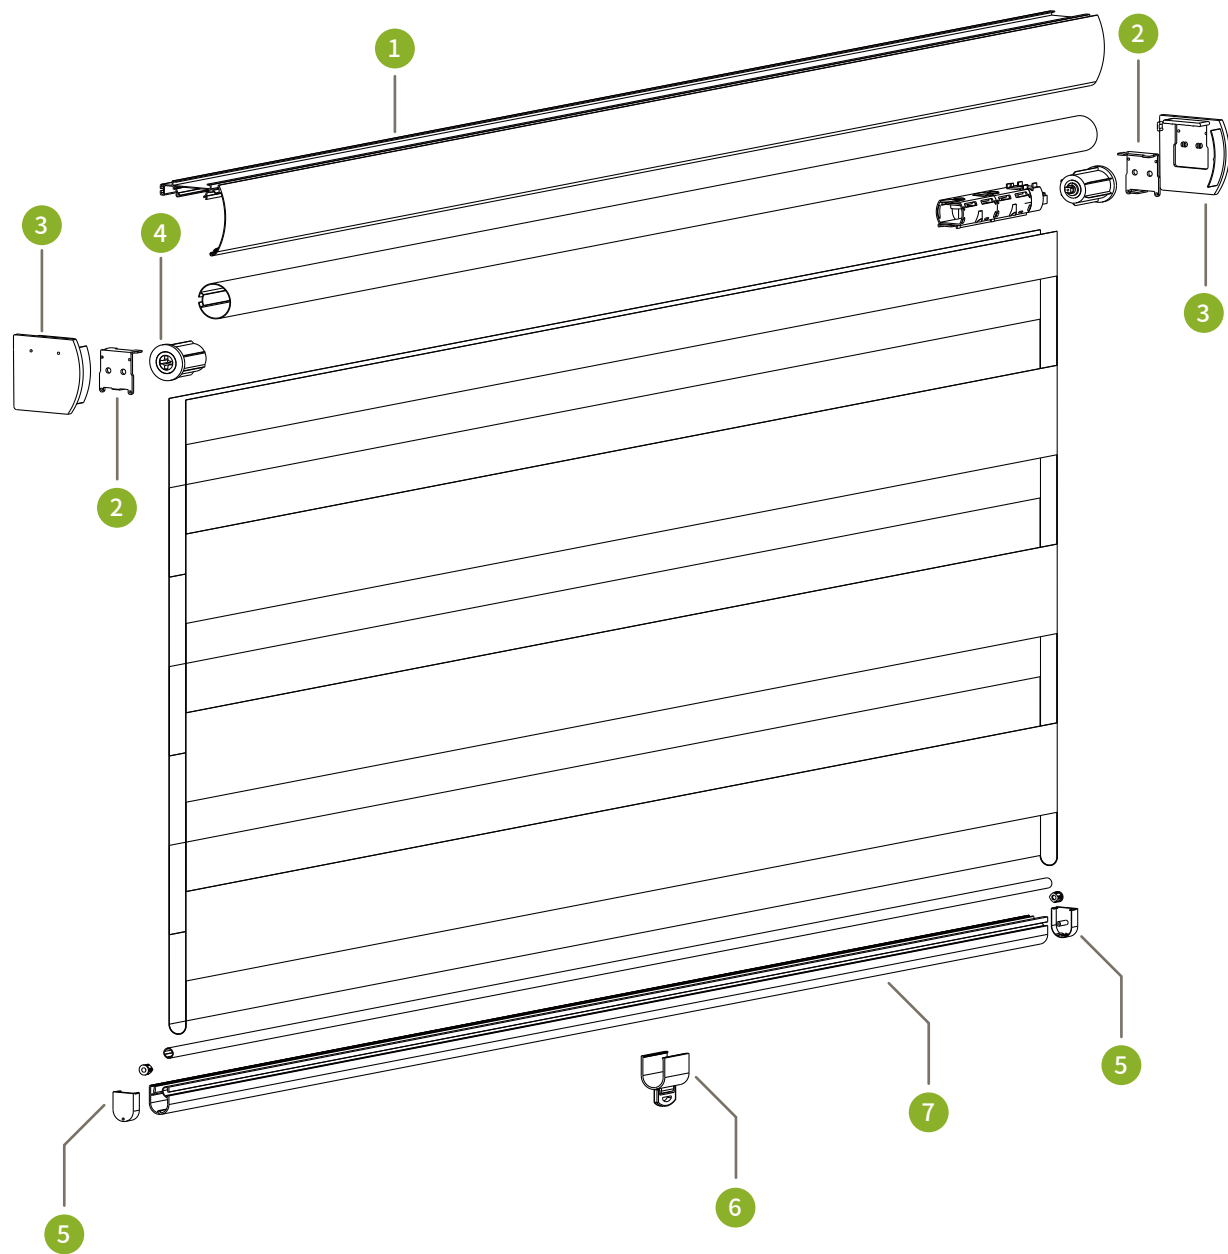

ZEBRA SHADES COMPONENTS

- 1 Cassette
- 2 End Cover Component
- 3 Cassette End Cap
- 4 End Plug
- 5 End Cap
- 6 Handle
- 7 Bottom Rail

COMPATIBILITY

For 38mm Cordless Zebra Shades

STRUCTURE & MATERIAL

Material: ABS+PC, POM
Service life up to 10,000 cycles

HEADRAIL COMPONENTS

Tube

Item No.:
SH-BB1-0001

End Cover Component

Item No.:
SH-BA12-0037

Round Cassette

Item No.:
SH-BA11-0102

Round Cassette End Cap

Item No.:
SH-BA12-0036

BOTTOM RAIL COMPONENTS

Bottom Rail

Item No.:
SH-BA11-0132

Bottom Rail End Cap

Item No.:
SH-BA12-0038

Round Tube

Item No.:
SH-BA11-0108

Round Tube End Cap

Item No.:
SH-BA12-0039