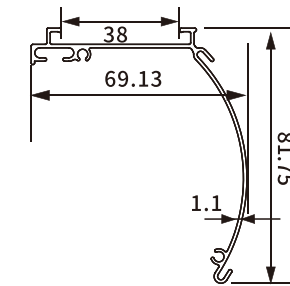

Item No.: SH-BA11-0068-1.1
Weight: 0.592kg/m
Thickness: 1.1mm