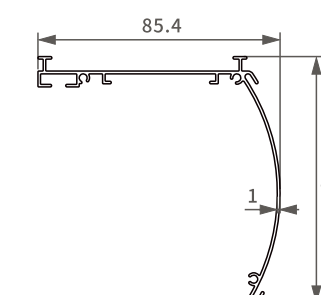

## CASSETTE

Cassette Profile With Components SH-BA11-0076

**Item No.:** SH-BA11-0076  
**Weight:** 0.0673kg/m  
**Thickness:** 1.0 mm

## CASSETTE PROFILE

**Item No.:** SH-BA11-0086  
**Weight:** 0.563kg/m

**Item No.:** SH-BA11-0087  
**Weight:** 0.618kg/m

**Item No.:** SH-BA11-0088  
**Weight:** 0.598kg/m

**Item No.:** SH-BA11-0077  
**Weight:** 0.359kg/m