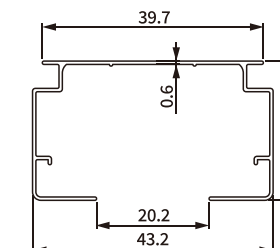

## VERTICAL BLINDS PROFILE SH-BA11-0208

Item No.: SH-BA11-0208  
Weight: 0.288kg/m  
Thickness: 0.8mm

Item No.: SH-BA11-0208-1.0  
Weight: 0.357kg/m  
Thickness: 1.0mm

## VERTICAL BLINDS PROFILE SH-BA11-0209

Item No.: SH-BA11-0209  
Weight: 0.045kg/m

## VERTICAL BLINDS PROFILE

Item No.: SH-BA11-0210  
Weight: 0.317kg/m

Item No.: SH-BA11-0211  
Weight: 0.257kg/m

Item No.: SH-BA11-0212  
Weight: 0.208kg/m

Item No.: SH-BA11-0213  
Weight: 0.241kg/m

Item No.: SH-BA11-0214-0.68  
Weight: 0.238kg/m