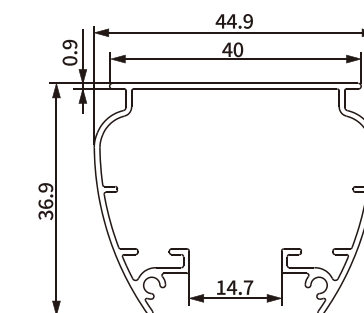

## VERTICAL BLINDS PROFILE SH-BA11-0206

Item No.: SH-BA11-0206  
Weight: 0.868kg/m

## VERTICAL BLINDS PROFILE SH-BA11-0207

Item No.: SH-BA11-0207  
Weight: 0.425kg/m

## VERTICAL BLINDS PROFILE SH-BA11-0208

Item No.: SH-BA11-0208  
Weight: 0.288kg/m  
Thickness: 0.8mm

Item No.: SH-BA11-0208-1.0  
Weight: 0.357kg/m  
Thickness: 1.0mm

Item No.: SH-BA11-0214-0.8  
Weight: 0.281kg/m

Item No.: SH-BA11-0214-1.0  
Weight: 0.352kg/m

Item No.: SH-BA11-0215  
Weight: 0.36kg/m

Item No.: SH-BA11-0216  
Weight: 0.478kg/m

Item No.: SH-BA11-0217  
Weight: 0.361kg/m