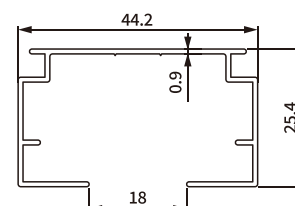

## VERTICAL BLINDS PROFILE SH-BA11-0207

Item No.: SH-BA11-0207  
Weight: 0.425kg/m

## VERTICAL BLINDS PROFILE SH-BA11-0208

Item No.: SH-BA11-0208  
Weight: 0.288kg/m  
Thickness: 0.8mm

Item No.: SH-BA11-0208-1.0  
Weight: 0.357kg/m  
Thickness: 1.0mm

## VERTICAL BLINDS PROFILE SH-BA11-0209

Item No.: SH-BA11-0209  
Weight: 0.045kg/m

## VERTICAL BLINDS PROFILE

Item No.: SH-BA11-0210  
Weight: 0.317kg/m

Item No.: SH-BA11-0211  
Weight: 0.257kg/m

Item No.: SH-BA11-0212  
Weight: 0.208kg/m

Item No.: SH-BA11-0213  
Weight: 0.241kg/m

Item No.: SH-BA11-0214-0.68  
Weight: 0.238kg/m