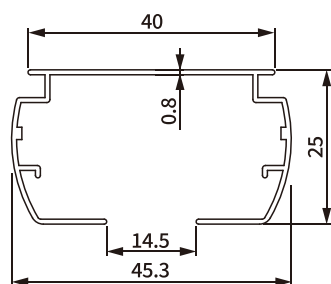

## VERTICAL BLINDS PROFILE SH-BA11-0206

Item No.: SH-BA11-0206  
Weight: 0.868kg/m

## VERTICAL BLINDS PROFILE SH-BA11-0207

Item No.: SH-BA11-0207  
Weight: 0.425kg/m

## VERTICAL BLINDS PROFILE SH-BA11-0208

Item No.: SH-BA11-0208  
Weight: 0.288kg/m  
Thickness: 0.8mm

Item No.: SH-BA11-0208-1.0  
Weight: 0.357kg/m  
Thickness: 1.0mm