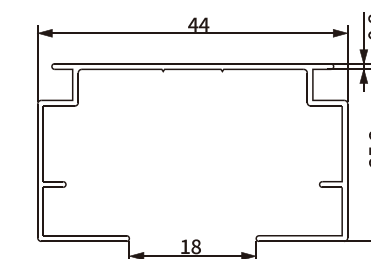

## VERTICAL BLINDS PROFILE SH-BA11-0208

Item No.: SH-BA11-0208  
Weight: 0.288kg/m  
Thickness: 0.8mm

Item No.: SH-BA11-0208-1.0  
Weight: 0.357kg/m  
Thickness: 1.0mm

## VERTICAL BLINDS PROFILE SH-BA11-0209

Item No.: SH-BA11-0209  
Weight: 0.045kg/m

## VERTICAL BLINDS PROFILE

Item No.: SH-BA11-0210  
Weight: 0.317kg/m

Item No.: SH-BA11-0211  
Weight: 0.257kg/m

Item No.: SH-BA11-0212  
Weight: 0.208kg/m

Item No.: SH-BA11-0213  
Weight: 0.241kg/m

Item No.: SH-BA11-0214-0.68  
Weight: 0.238kg/m

Item No.: SH-BA11-0214-0.8  
Weight: 0.281kg/m

Item No.: SH-BA11-0214-1.0  
Weight: 0.352kg/m

Item No.: SH-BA11-0215  
Weight: 0.36kg/m

Item No.: SH-BA11-0216  
Weight: 0.478kg/m

Item No.: SH-BA11-0217  
Weight: 0.361kg/m