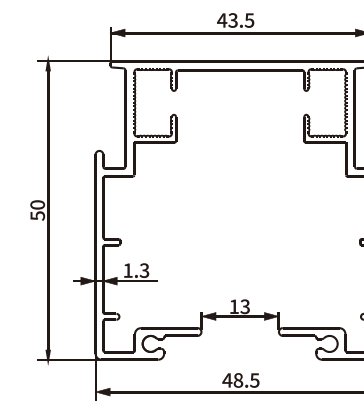

## VERTICAL BLINDS PROFILE SH-BA11-0206

Item No.: SH-BA11-0206  
Weight: 0.868kg/m

## VERTICAL BLINDS PROFILE SH-BA11-0208

Item No.: SH-BA11-0208  
Weight: 0.288kg/m  
Thickness: 0.8mm

Item No.: SH-BA11-0208-1.0  
Weight: 0.357kg/m  
Thickness: 1.0mm