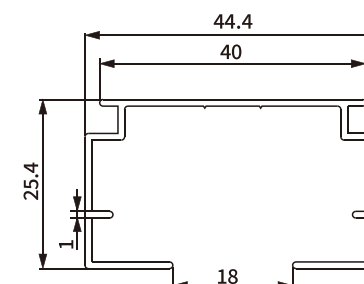

## VERTICAL BLINDS PROFILE SH-BA11-0208

Item No.: SH-BA11-0208  
Weight: 0.288kg/m  
Thickness: 0.8mm

Item No.: SH-BA11-0208-1.0  
Weight: 0.357kg/m  
Thickness: 1.0mm

## VERTICAL BLINDS PROFILE SH-BA11-0209

Item No.: SH-BA11-0209  
Weight: 0.045kg/m

## VERTICAL BLINDS PROFILE

Item No.: SH-BA11-0210  
Weight: 0.317kg/m

Item No.: SH-BA11-0211  
Weight: 0.257kg/m

Item No.: SH-BA11-0212  
Weight: 0.208kg/m

Item No.: SH-BA11-0213  
Weight: 0.241kg/m

Item No.: SH-BA11-0214-0.68  
Weight: 0.238kg/m

Item No.: SH-BA11-0214-0.8  
Weight: 0.281kg/m

Item No.: SH-BA11-0214-1.0  
Weight: 0.352kg/m

Item No.: SH-BA11-0215  
Weight: 0.36kg/m

Item No.: SH-BA11-0216  
Weight: 0.478kg/m

Item No.: SH-BA11-0217  
Weight: 0.361kg/m