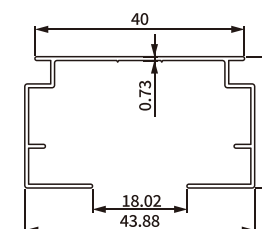

## VERTICAL BLINDS PROFILE SH-BA11-0208

Item No.: SH-BA11-0208  
Weight: 0.288kg/m  
Thickness: 0.8mm

Item No.: SH-BA11-0208-1.0  
Weight: 0.357kg/m  
Thickness: 1.0mm

## VERTICAL BLINDS PROFILE SH-BA11-0209

Item No.: SH-BA11-0209  
Weight: 0.045kg/m

## VERTICAL BLINDS PROFILE

Item No.: SH-BA11-0210  
Weight: 0.317kg/m

Item No.: SH-BA11-0211  
Weight: 0.257kg/m

Item No.: SH-BA11-0212  
Weight: 0.208kg/m

Item No.: SH-BA11-0213  
Weight: 0.241kg/m

Item No.: SH-BA11-0214-0.68  
Weight: 0.238kg/m

Item No.: SH-BA11-0214-0.8  
Weight: 0.281kg/m

Item No.: SH-BA11-0214-1.0  
Weight: 0.352kg/m

Item No.: SH-BA11-0215  
Weight: 0.36kg/m

Item No.: SH-BA11-0216  
Weight: 0.478kg/m

Item No.: SH-BA11-0217  
Weight: 0.361kg/m