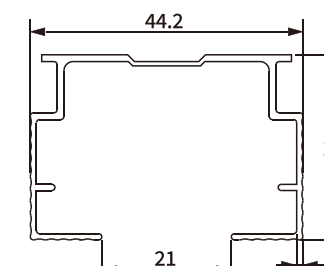

## VERTICAL BLINDS PROFILE SH-BA11-0208

Item No.: SH-BA11-0208  
Weight: 0.288kg/m  
Thickness: 0.8mm

Item No.: SH-BA11-0208-1.0  
Weight: 0.357kg/m  
Thickness: 1.0mm

## VERTICAL BLINDS PROFILE SH-BA11-0209

Item No.: SH-BA11-0209  
Weight: 0.045kg/m

## VERTICAL BLINDS PROFILE

Item No.: SH-BA11-0210  
Weight: 0.317kg/m

Item No.: SH-BA11-0211  
Weight: 0.257kg/m

Item No.: SH-BA11-0212  
Weight: 0.208kg/m

Item No.: SH-BA11-0213  
Weight: 0.241kg/m

Item No.: SH-BA11-0214-0.68  
Weight: 0.238kg/m

Item No.: SH-BA11-0214-0.8  
Weight: 0.281kg/m

Item No.: SH-BA11-0214-1.0  
Weight: 0.352kg/m

Item No.: SH-BA11-0215  
Weight: 0.36kg/m

Item No.: SH-BA11-0216  
Weight: 0.478kg/m

Item No.: SH-BA11-0217  
Weight: 0.361kg/m