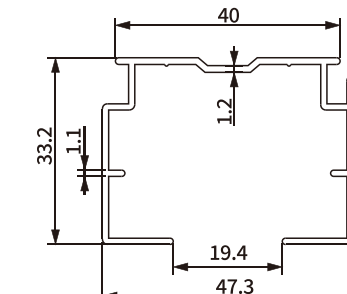

## VERTICAL BLINDS PROFILE SH-BA11-0209

Item No.: SH-BA11-0209  
Weight: 0.045kg/m

## VERTICAL BLINDS PROFILE

Item No.: SH-BA11-0210  
Weight: 0.317kg/m

Item No.: SH-BA11-0211  
Weight: 0.257kg/m

Item No.: SH-BA11-0212  
Weight: 0.208kg/m

Item No.: SH-BA11-0213  
Weight: 0.241kg/m

Item No.: SH-BA11-0214-0.68  
Weight: 0.238kg/m

Item No.: SH-BA11-0214-0.8  
Weight: 0.281kg/m

Item No.: SH-BA11-0214-1.0  
Weight: 0.352kg/m

Item No.: SH-BA11-0215  
Weight: 0.36kg/m

Item No.: SH-BA11-0216  
Weight: 0.478kg/m

Item No.: SH-BA11-0217  
Weight: 0.361kg/m