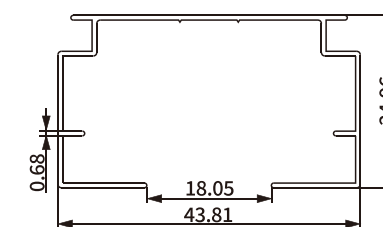

## VERTICAL BLINDS PROFILE SH-BA11-0209

Item No.: SH-BA11-0209  
Weight: 0.045kg/m

## VERTICAL BLINDS PROFILE

Item No.: SH-BA11-0210  
Weight: 0.317kg/m

Item No.: SH-BA11-0211  
Weight: 0.257kg/m

Item No.: SH-BA11-0212  
Weight: 0.208kg/m

Item No.: SH-BA11-0213  
Weight: 0.241kg/m

Item No.: SH-BA11-0214-0.68  
Weight: 0.238kg/m

Item No.: SH-BA11-0214-0.8  
Weight: 0.281kg/m

Item No.: SH-BA11-0214-1.0  
Weight: 0.352kg/m

Item No.: SH-BA11-0215  
Weight: 0.36kg/m

Item No.: SH-BA11-0216  
Weight: 0.478kg/m

Item No.: SH-BA11-0217  
Weight: 0.361kg/m