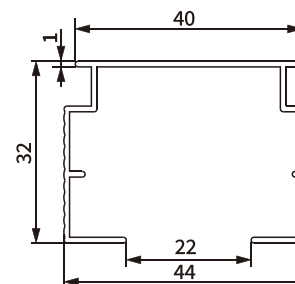

## VERTICAL BLINDS PROFILE

Item No.: SH-BA11-0210  
Weight: 0.317kg/m

Item No.: SH-BA11-0211  
Weight: 0.257kg/m

Item No.: SH-BA11-0212  
Weight: 0.208kg/m

Item No.: SH-BA11-0213  
Weight: 0.241kg/m

Item No.: SH-BA11-0214-0.68  
Weight: 0.238kg/m

Item No.: SH-BA11-0214-0.8  
Weight: 0.281kg/m

Item No.: SH-BA11-0214-1.0  
Weight: 0.352kg/m

Item No.: SH-BA11-0215  
Weight: 0.36kg/m

Item No.: SH-BA11-0216  
Weight: 0.478kg/m

Item No.: SH-BA11-0217  
Weight: 0.361kg/m