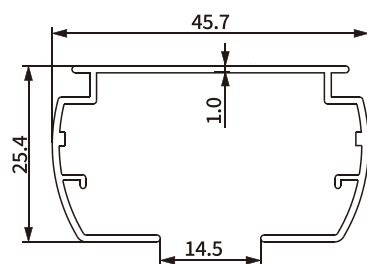

## VERTICAL BLINDS PROFILE SH-BA11-0206

Item No.: SH-BA11-0206  
Weight: 0.868kg/m

## VERTICAL BLINDS PROFILE SH-BA11-0207

Item No.: SH-BA11-0207  
Weight: 0.425kg/m

## VERTICAL BLINDS PROFILE SH-BA11-0208

Item No.: SH-BA11-0208  
Weight: 0.288kg/m  
Thickness: 0.8mm

Item No.: SH-BA11-0208-1.0  
Weight: 0.357kg/m  
Thickness: 1.0mm