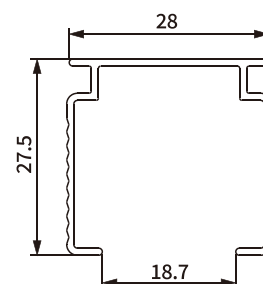

## VERTICAL BLINDS PROFILE SH-BA11-0208

Item No.: SH-BA11-0208  
Weight: 0.288kg/m  
Thickness: 0.8mm

Item No.: SH-BA11-0208-1.0  
Weight: 0.357kg/m  
Thickness: 1.0mm

## VERTICAL BLINDS PROFILE SH-BA11-0209

Item No.: SH-BA11-0209  
Weight: 0.045kg/m

## VERTICAL BLINDS PROFILE

Item No.: SH-BA11-0210  
Weight: 0.317kg/m

Item No.: SH-BA11-0211  
Weight: 0.257kg/m

Item No.: SH-BA11-0212  
Weight: 0.208kg/m

Item No.: SH-BA11-0213  
Weight: 0.241kg/m

Item No.: SH-BA11-0214-0.68  
Weight: 0.238kg/m

Item No.: SH-BA11-0214-0.8  
Weight: 0.281kg/m

Item No.: SH-BA11-0214-1.0  
Weight: 0.352kg/m

Item No.: SH-BA11-0215  
Weight: 0.36kg/m

Item No.: SH-BA11-0216  
Weight: 0.478kg/m

Item No.: SH-BA11-0217  
Weight: 0.361kg/m