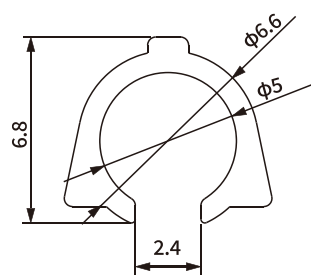

## VERTICAL BLINDS PROFILE SH-BA11-0207

Item No.: SH-BA11-0207  
Weight: 0.425kg/m

## VERTICAL BLINDS PROFILE SH-BA11-0208

Item No.: SH-BA11-0208  
Weight: 0.288kg/m  
Thickness: 0.8mm

Item No.: SH-BA11-0208-1.0  
Weight: 0.357kg/m  
Thickness: 1.0mm

## VERTICAL BLINDS PROFILE SH-BA11-0209

Item No.: SH-BA11-0209  
Weight: 0.045kg/m

## VERTICAL BLINDS PROFILE

Item No.: SH-BA11-0210  
Weight: 0.317kg/m

Item No.: SH-BA11-0211  
Weight: 0.257kg/m

Item No.: SH-BA11-0212  
Weight: 0.208kg/m

Item No.: SH-BA11-0213  
Weight: 0.241kg/m

Item No.: SH-BA11-0214-0.68  
Weight: 0.238kg/m