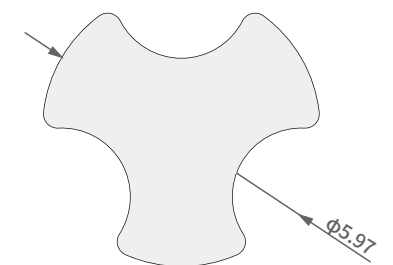

TILT ROD

TILT ROD SH-BA11-0235

Item No.: SH-BA11-0235
Weight: 0.069kg/m

TILT ROD SH-BA11-0236

Item No.: SH-BA11-0236
Weight: 0.053kg/m

TILT ROD SH-BA11-0237

Item No.: SH-BA11-0237
Weight: 0.050kg/m

TILT ROD SH-BA11-0238

Item No.: SH-BA11-0238
Weight: 0.085kg/m

TILT ROD PROFILE

Item No.: SH-BA11-0239
Weight: 0.050kg/m

Item No.: SH-BA11-0240
Weight: 0.059kg/m

Item No.: SH-BA11-0241
Weight: 0.065kg/m

Item No.: SH-BA11-0242
Weight: 0.062kg/m

Item No.: SH-BA11-0243
Weight: 0.053kg/m

Item No.: SH-BA11-0244
Weight: 0.059kg/m