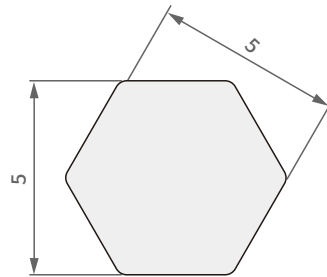

TILT ROD

TILT ROD SH-BA11-0235

Item No.: SH-BA11-0235
Weight: 0.069kg/m

TILT ROD SH-BA11-0236

Item No.: SH-BA11-0236
Weight: 0.053kg/m

TILT ROD SH-BA11-0237

Item No.: SH-BA11-0237
Weight: 0.050kg/m

TILT ROD SH-BA11-0238

Item No.: SH-BA11-0238
Weight: 0.085kg/m

TILT ROD PROFILE

Item No.: SH-BA11-0239
Weight: 0.050kg/m

Item No.: SH-BA11-0240
Weight: 0.059kg/m

Item No.: SH-BA11-0241
Weight: 0.065kg/m

Item No.: SH-BA11-0242
Weight: 0.062kg/m