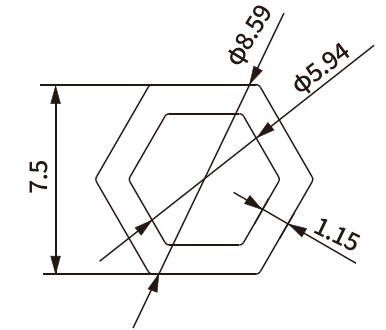

TILT ROD

TILT ROD SH-BA11-0235

Item No.: SH-BA11-0235
Weight: 0.069kg/m

TILT ROD SH-BA11-0236

Item No.: SH-BA11-0236
Weight: 0.053kg/m

TILT ROD SH-BA11-0237

Item No.: SH-BA11-0237
Weight: 0.050kg/m

TILT ROD SH-BA11-0238

Item No.: SH-BA11-0238
Weight: 0.085kg/m

TILT ROD PROFILE

Item No.: SH-BA11-0239
Weight: 0.050kg/m

Item No.: SH-BA11-0240
Weight: 0.059kg/m

Item No.: SH-BA11-0241
Weight: 0.065kg/m

Item No.: SH-BA11-0242
Weight: 0.062kg/m

Item No.: SH-BA11-0243
Weight: 0.053kg/m

Item No.: SH-BA11-0244
Weight: 0.059kg/m