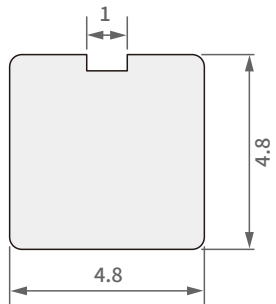

TILT ROD

TILT ROD SH-BA11-0235

Item No.: SH-BA11-0235
Weight: 0.069kg/m

TILT ROD SH-BA11-0236

Item No.: SH-BA11-0236
Weight: 0.053kg/m

TILT ROD SH-BA11-0237

Item No.: SH-BA11-0237
Weight: 0.050kg/m

TILT ROD SH-BA11-0238

Item No.: SH-BA11-0238
Weight: 0.085kg/m

TILT ROD PROFILE

Item No.: SH-BA11-0239
Weight: 0.050kg/m

Item No.: SH-BA11-0240
Weight: 0.059kg/m

Item No.: SH-BA11-0241
Weight: 0.065kg/m

Item No.: SH-BA11-0242
Weight: 0.062kg/m