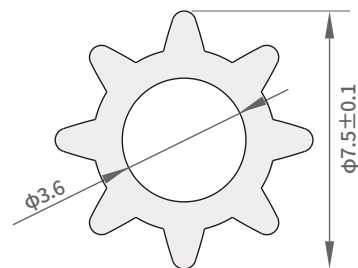

TILT ROD

TILT ROD SH-BA11-0235

Item No.: SH-BA11-0235
Weight: 0.069kg/m

TILT ROD SH-BA11-0236

Item No.: SH-BA11-0236
Weight: 0.053kg/m

TILT ROD SH-BA11-0237

Item No.: SH-BA11-0237
Weight: 0.050kg/m

TILT ROD SH-BA11-0238

Item No.: SH-BA11-0238
Weight: 0.085kg/m

TILT ROD PROFILE

Item No.: SH-BA11-0239
Weight: 0.050kg/m

Item No.: SH-BA11-0240
Weight: 0.059kg/m

Item No.: SH-BA11-0241
Weight: 0.065kg/m

Item No.: SH-BA11-0242
Weight: 0.062kg/m