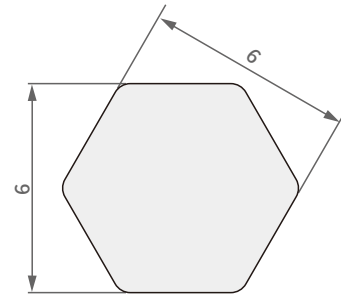

TILT ROD

TILT ROD SH-BA11-0235

Item No.: SH-BA11-0235
Weight: 0.069kg/m

TILT ROD SH-BA11-0236

Item No.: SH-BA11-0236
Weight: 0.053kg/m

TILT ROD SH-BA11-0237

Item No.: SH-BA11-0237
Weight: 0.050kg/m

TILT ROD SH-BA11-0238

Item No.: SH-BA11-0238
Weight: 0.085kg/m

TILT ROD PROFILE

Item No.: SH-BA11-0239
Weight: 0.050kg/m

Item No.: SH-BA11-0240
Weight: 0.059kg/m

Item No.: SH-BA11-0241
Weight: 0.065kg/m

Item No.: SH-BA11-0242
Weight: 0.062kg/m