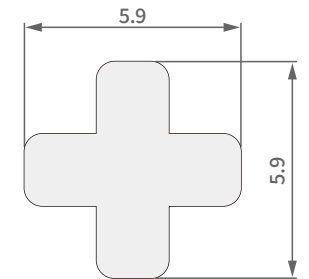

TILT ROD

TILT ROD SH-BA11-0235

Item No.: SH-BA11-0235
Weight: 0.069kg/m

TILT ROD SH-BA11-0236

Item No.: SH-BA11-0236
Weight: 0.053kg/m

TILT ROD SH-BA11-0237

Item No.: SH-BA11-0237
Weight: 0.050kg/m

TILT ROD SH-BA11-0238

Item No.: SH-BA11-0238
Weight: 0.085kg/m

TILT ROD PROFILE

Item No.: SH-BA11-0239
Weight: 0.050kg/m

Item No.: SH-BA11-0240
Weight: 0.059kg/m

Item No.: SH-BA11-0241
Weight: 0.065kg/m

Item No.: SH-BA11-0242
Weight: 0.062kg/m