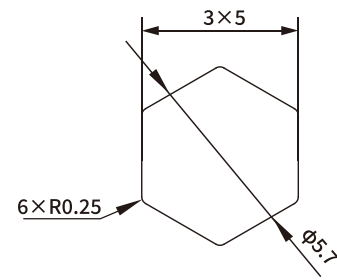

TILT ROD

TILT ROD SH-BA11-0235

Item No.: SH-BA11-0235
Weight: 0.069kg/m

TILT ROD SH-BA11-0236

Item No.: SH-BA11-0236
Weight: 0.053kg/m

TILT ROD SH-BA11-0237

Item No.: SH-BA11-0237
Weight: 0.050kg/m

TILT ROD SH-BA11-0238

Item No.: SH-BA11-0238
Weight: 0.085kg/m

TILT ROD PROFILE

Item No.: SH-BA11-0239
Weight: 0.050kg/m

Item No.: SH-BA11-0240
Weight: 0.059kg/m

Item No.: SH-BA11-0241
Weight: 0.065kg/m

Item No.: SH-BA11-0242
Weight: 0.062kg/m

Item No.: SH-BA11-0243
Weight: 0.053kg/m

Item No.: SH-BA11-0244
Weight: 0.059kg/m