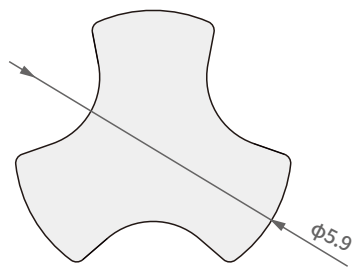

TILT ROD

TILT ROD SH-BA11-0235

Item No.: SH-BA11-0235
Weight: 0.069kg/m

TILT ROD SH-BA11-0236

Item No.: SH-BA11-0236
Weight: 0.053kg/m

TILT ROD SH-BA11-0237

Item No.: SH-BA11-0237
Weight: 0.050kg/m

TILT ROD SH-BA11-0238

Item No.: SH-BA11-0238
Weight: 0.085kg/m

TILT ROD PROFILE

Item No.: SH-BA11-0239
Weight: 0.050kg/m

Item No.: SH-BA11-0240
Weight: 0.059kg/m

Item No.: SH-BA11-0241
Weight: 0.065kg/m

Item No.: SH-BA11-0242
Weight: 0.062kg/m

Item No.: SH-BA11-0243
Weight: 0.053kg/m

Item No.: SH-BA11-0244
Weight: 0.059kg/m