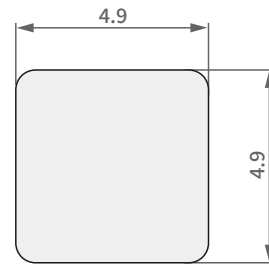

Item No.: SH-BA11-0238
Weight: 0.085kg/m

TILT ROD PROFILE

Item No.: SH-BA11-0239
Weight: 0.050kg/m

Item No.: SH-BA11-0240
Weight: 0.059kg/m

Item No.: SH-BA11-0241
Weight: 0.065kg/m

Item No.: SH-BA11-0242
Weight: 0.062kg/m