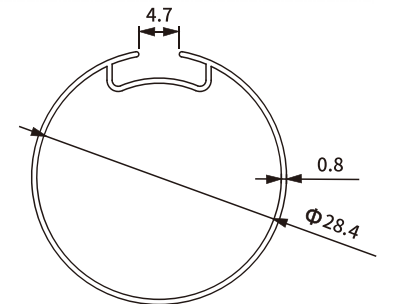

ROLLER SHADES

ROLLER TUBE

28 mm Roller Tube With Components SH-BA11-0001

Item No.: SH-BA11-0001-0.45
Weight: 0.126kg/m
Thickness: 0.45 mm

Item No.: SH-BA11-0001-0.6
Weight: 0.168kg/m
Thickness: 0.6 mm

Item No.: SH-BA11-0001-0.8
Weight: 0.226kg/m
Thickness: 0.8 mm

Item No.: SH-BA11-0001-1.0
Weight: 0.285kg/m
Thickness: 1.0 mm

Item No.: SH-BA11-0001-1.2
Weight: 0.331kg/m
Thickness: 1.2 mm

ROLLER TUBE

28mm Roller Tube Control Mechanism Set

Item No.: SH-BA12-0001

Item No.: SH-BA12-0002