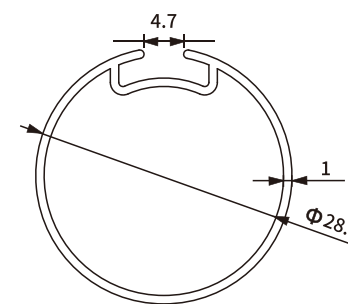

ROLLER SHADES

ROLLER TUBE

28 mm Roller Tube With Components SH-BA11-0001

Item No.: SH-BA11-0001-0.45
Weight: 0.126kg/m
Thickness: 0.45 mm

Item No.: SH-BA11-0001-0.6
Weight: 0.168kg/m
Thickness: 0.6 mm

Item No.: SH-BA11-0001-0.8
Weight: 0.226kg/m
Thickness: 0.8 mm

Item No.: SH-BA11-0001-1.0
Weight: 0.285kg/m
Thickness: 1.0 mm

Item No.: SH-BA11-0001-1.2
Weight: 0.331kg/m
Thickness: 1.2 mm

ROLLER TUBE

28mm Roller Tube Control Mechanism Set

Item No.: SH-BA12-0001

Item No.: SH-BA12-0002

Item No.: SH-BA12-0003

Item No.: SH-BA12-0004

Item No.: SH-BA12-0005

ROLLER TUBE

38 mm Roller Tube With Components SH-BA11-0002

Item No.: SH-BA11-0002-0.6
Weight: 0.218kg/m
Thickness: 0.6 mm

Item No.: SH-BA11-0002-0.8
Weight: 0.292kg/m
Thickness: 0.8 mm