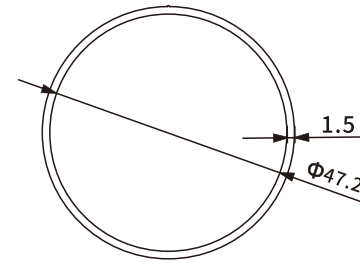

Item No.: SH-BA11-0004
Weight: 0.279kg/m
Thickness: 0.7mm

Item No.: SH-BA11-0004-1
Weight: 0.369kg/m
Thickness: 1.0mm

ROLLER TUBE

50mm Roller Tube SH-BA11-0005

Item No.: SH-BA11-0005-1.2
Weight: 0.555kg/m
Thickness: 1.2mm

Item No.: SH-BA11-0005
Weight: 0.710kg/m
Thickness: 1.6mm

ROLLER TUBE

Control Mechanism Set

Item No.: SH-BA12-0011

ROLLER TUBE

50 mm Round Tube SH-BA11-0006

Item No.: SH-BA11-0006
Weight: 0.627kg/m
Thickness: 1.5mm

ROLLER TUBE

63mm Roller Tube With Three Tracks SH-BA11-0008

Item No.: SH-BA11-0008-1.33
Weight: 0.862kg/m
Thickness: 1.33mm

ROLLER TUBE

55mm Roller Tube SH-BA11-0007

Item No.: SH-BA11-0007-1.2
Weight: 0.652kg/m
Thickness: 1.2mm