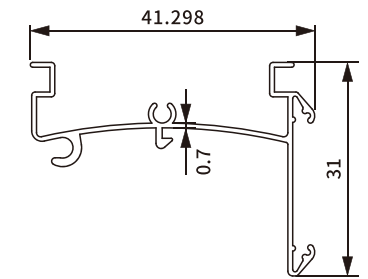

Item No.: SH-BA11-0046
Weight: 0.455kg/m

Item No.: SH-BA11-0047
Weight: 0.812kg/m

Item No.: SH-BA11-0048
Weight: 0.311kg/m

Item No.: SH-BA11-0049
Weight: 0.382kg/m

Item No.: SH-BA11-0050
Weight: 0.53kg/m

Item No.: SH-BA11-0051
Weight: 0.250kg/m

ROLLER SHADES TOP RAIL PROFILE

Item No.: SH-BA11-0052
Weight: 0.228kg/m

Item No.: SH-BA11-0053
Weight: 0.256kg/m

Item No.: SH-BA11-0054
Weight: 0.263kg/m

Item No.: SH-BA11-0064
Weight: 0.251kg/m

Item No.: SH-BA11-0065
Weight: 0.197kg/m

Item No.: SH-BA11-0066
Weight: 0.242kg/m

Item No.: SH-BA11-0055
Weight: 0.265kg/m

Item No.: SH-BA11-0056
Weight: 0.217kg/m

Item No.: SH-BA11-0057
Weight: 0.150kg/m

Item No.: SH-BA11-0067
Weight: 0.267kg/m