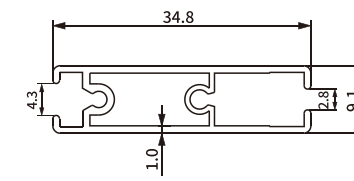

ROLLER SHADES BOTTOM RAIL

Bottom Rail Profile With Components SH-BA11-0031

Item No.: SH-BA11-0031-0.7
Weight: 0.201kg/m
Thickness: 0.7 mm

END CAPS

Item No.: SH-BA12-0019

Item No.: SH-BA11-0031-1.0
Weight: 0.26kg/m
Thickness: 1.0 mm