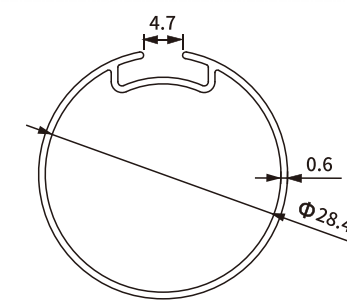

ROLLER SHADES

ROLLER TUBE

28 mm Roller Tube With Components SH-BA11-0001

Item No.: SH-BA11-0001-0.45
Weight: 0.126kg/m
Thickness: 0.45 mm

Item No.: SH-BA11-0001-0.6
Weight: 0.168kg/m
Thickness: 0.6 mm

Item No.: SH-BA11-0001-0.8
Weight: 0.226kg/m
Thickness: 0.8 mm

Item No.: SH-BA11-0001-1.0
Weight: 0.285kg/m
Thickness: 1.0 mm

Item No.: SH-BA11-0001-1.2
Weight: 0.331kg/m
Thickness: 1.2 mm

ROLLER TUBE

28mm Roller Tube Control Mechanism Set

Item No.: SH-BA12-0001

Item No.: SH-BA12-0002

Item No.: SH-BA12-0003

Item No.: SH-BA12-0004

Item No.: SH-BA12-0005

ROLLER TUBE

38 mm Roller Tube With Components SH-BA11-0002

Item No.: SH-BA11-0002-0.6
Weight: 0.218kg/m
Thickness: 0.6 mm

Item No.: SH-BA11-0002-0.8
Weight: 0.292kg/m
Thickness: 0.8 mm