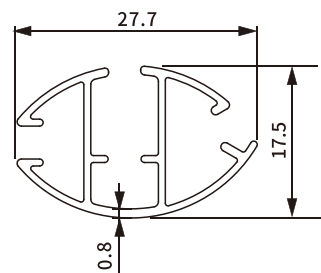

Item No.: SH-BA11-0038
Weight: 0.224kg/m