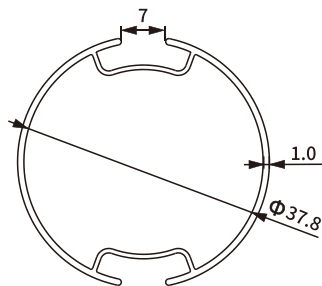

Item No.: SH-BA11-0003-0.8
Weight: 0.28kg/m
Thickness: 0.8mm

Item No.: SH-BA11-0003-1.0
Weight: 0.35kg/m
Thickness: 1.0mm

Item No.: SH-BA11-0003-1.2
Weight: 0.419kg/m
Thickness: 1.2mm

ROLLER TUBE

38 mm Roller Tube With Double Track SH-BA11-0004

Item No.: SH-BA11-0004
Weight: 0.279kg/m
Thickness: 0.7mm

Item No.: SH-BA11-0004-1
Weight: 0.369kg/m
Thickness: 1.0mm

ROLLER TUBE

50mm Roller Tube SH-BA11-0005

Item No.: SH-BA11-0005-1.2
Weight: 0.555kg/m
Thickness: 1.2mm