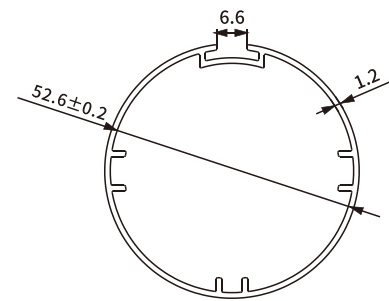

ROLLER TUBE

63mm Roller Tube With Three Tracks SH-BA11-0008

Item No.: SH-BA11-0008-1.33
Weight: 0.862kg/m
Thickness: 1.33mm

ROLLER TUBE

55mm Roller Tube SH-BA11-0007

Item No.: SH-BA11-0007-1.2
Weight: 0.652kg/m
Thickness: 1.2mm