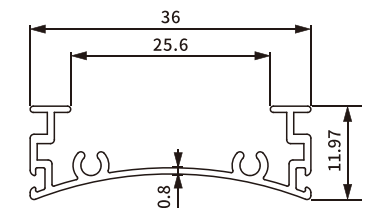

Item No.: SH-BA11-0046
Weight: 0.455kg/m

Item No.: SH-BA11-0047
Weight: 0.812kg/m

Item No.: SH-BA11-0048
Weight: 0.311kg/m

Item No.: SH-BA11-0049
Weight: 0.382kg/m

Item No.: SH-BA11-0050
Weight: 0.53kg/m

Item No.: SH-BA11-0051
Weight: 0.250kg/m

ROLLER SHADES TOP RAIL PROFILE

Item No.: SH-BA11-0052
Weight: 0.228kg/m

Item No.: SH-BA11-0053
Weight: 0.256kg/m

Item No.: SH-BA11-0054
Weight: 0.263kg/m

Item No.: SH-BA11-0064
Weight: 0.251kg/m

Item No.: SH-BA11-0065
Weight: 0.197kg/m

Item No.: SH-BA11-0066
Weight: 0.242kg/m

Item No.: SH-BA11-0055
Weight: 0.265kg/m

Item No.: SH-BA11-0056
Weight: 0.217kg/m

Item No.: SH-BA11-0057
Weight: 0.150kg/m

Item No.: SH-BA11-0067
Weight: 0.267kg/m