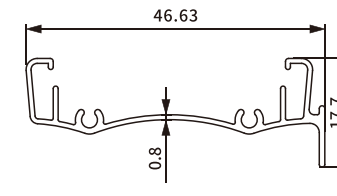

Item No.: SH-BA11-0046
Weight: 0.455kg/m

Item No.: SH-BA11-0047
Weight: 0.812kg/m

Item No.: SH-BA11-0048
Weight: 0.311kg/m

Item No.: SH-BA11-0049
Weight: 0.382kg/m

Item No.: SH-BA11-0050
Weight: 0.53kg/m

Item No.: SH-BA11-0051
Weight: 0.250kg/m

ROLLER SHADES TOP RAIL PROFILE

Item No.: SH-BA11-0052
Weight: 0.228kg/m

Item No.: SH-BA11-0053
Weight: 0.256kg/m

Item No.: SH-BA11-0054
Weight: 0.263kg/m

Item No.: SH-BA11-0064
Weight: 0.251kg/m

Item No.: SH-BA11-0065
Weight: 0.197kg/m

Item No.: SH-BA11-0066
Weight: 0.242kg/m

Item No.: SH-BA11-0055
Weight: 0.265kg/m

Item No.: SH-BA11-0056
Weight: 0.217kg/m

Item No.: SH-BA11-0057
Weight: 0.150kg/m

Item No.: SH-BA11-0067
Weight: 0.267kg/m