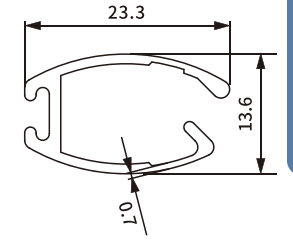

Item No.: SH-BA11-0042
Weight: 0.190kg/m