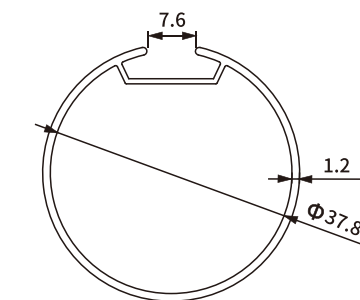

Item No.: SH-BB1-0001
Weight: 0.365kg/m
Thickness: 1.0 mm

Item No.: SH-BA11-0002-1.2
Weight: 0.440kg/m
Thickness: 1.2 mm

ROLLER TUBE

38 mm Roller Tube Control Mechanism Set

Item No.: SH-BA12-0006

Item No.: SH-BA12-0007

Item No.: SH-BA12-0008

Item No.: SH-BA12-0009

Item No.: SH-BA12-0010

ROLLER TUBE

38 mm Roller Tube SH-BA11-0003

Item No.: SH-BA11-0003-0.45
Weight: 0.171kg/m
Thickness: 0.45mm

Item No.: SH-BA11-0003-0.6
Weight: 0.217kg/m
Thickness: 0.6mm

Item No.: SH-BA11-0003-0.8
Weight: 0.28kg/m
Thickness: 0.8mm

Item No.: SH-BA11-0003-1.0
Weight: 0.35kg/m
Thickness: 1.0mm

Item No.: SH-BA11-0003-1.2
Weight: 0.419kg/m
Thickness: 1.2mm

ROLLER TUBE

38 mm Roller Tube With Double Track SH-BA11-0004