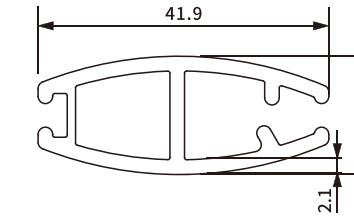

Item No.: SH-BA11-0033
Weight: 0.611kg/m
Thickness: 1.4 mm

ROLLER SHADES BOTTOM RAIL PROFILE

Item No.: SH-BA11-0034
Weight: 0.122kg/m

Item No.: SH-BA11-0035
Weight: 0.152kg/m

Item No.: SH-BA11-0036
Weight: 0.166kg/m

Item No.: SH-BA11-0037
Weight: 0.267kg/m

Item No.: SH-BA11-0038
Weight: 0.224kg/m

Item No.: SH-BA11-0039
Weight: 0.298kg/m

ROLLER SHADES BOTTOM RAIL PROFILE

Item No.: SH-BA11-0231
Weight: 0.215kg/m

Item No.: SH-BA11-0040
Weight: 0.271kg/m

Item No.: SH-BA11-0041
Weight: 0.331kg/m

Item No.: SH-BA11-0042
Weight: 0.190kg/m

Item No.: SH-BA11-0043-1.3
Weight: 0.401kg/m

Item No.: SH-BA11-0044-2.1
Weight: 0.646kg/m

Item No.: SH-BA11-0045
Weight: 0.234kg/m