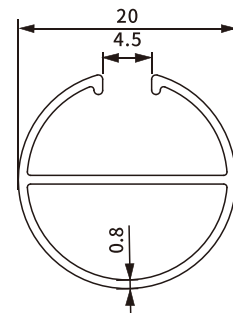

ROLLER SHADES BOTTOM RAIL

Bottom Rail Profile With Components SH-BA11-0032

Item No.: SH-BA11-0032
Weight: 0.401kg/m
Thickness: 1.3 mm

END CAPS

Item No.: SH-BA12-0020

ROLLER SHADES BOTTOM RAIL

Bottom Rail Profile SH-BA11-0033

Item No.: SH-BA11-0033
Weight: 0.611kg/m
Thickness: 1.4 mm

ROLLER SHADES BOTTOM RAIL PROFILE

Item No.: SH-BA11-0034
Weight: 0.122kg/m

Item No.: SH-BA11-0035
Weight: 0.152kg/m

Item No.: SH-BA11-0036
Weight: 0.166kg/m

Item No.: SH-BA11-0037
Weight: 0.267kg/m

Item No.: SH-BA11-0038
Weight: 0.224kg/m

Item No.: SH-BA11-0039
Weight: 0.298kg/m

ROLLER SHADES BOTTOM RAIL PROFILE

Item No.: SH-BA11-0231
Weight: 0.215kg/m

Item No.: SH-BA11-0040
Weight: 0.271kg/m