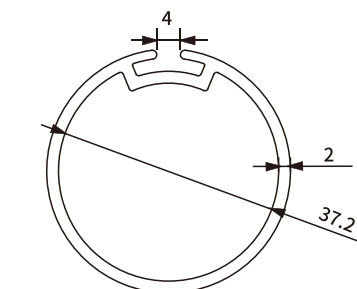

Item No.: SH-BA11-0024
Weight: 1.658kg/m

Item No.: SH-BA11-0013
Weight: 0.246kg/m

Item No.: SH-BA11-0014
Weight: 0.239kg/m

Item No.: SH-BA11-0015
Weight: 0.215kg/m

Item No.: SH-BA11-0025
Weight: 4.205kg/m

Item No.: SH-BA11-0016
Weight: 0.734kg/m

Item No.: SH-BA11-0017
Weight: 0.457kg/m

Item No.: SH-BA11-0018
Weight: 0.441kg/m

ROLLER TUBE PROFILE

ROLLER SHADES BOTTOM RAIL

15mm Bottom Rail Profile SH-BA11-0026