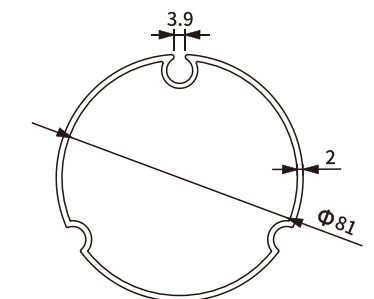

Item No.: SH-BA11-0005
Weight: 0.710kg/m
Thickness: 1.6mm

ROLLER TUBE

Control Mechanism Set

Item No.: SH-BA12-0011

ROLLER TUBE

50 mm Round Tube SH-BA11-0006

Item No.: SH-BA11-0006
Weight: 0.627kg/m
Thickness: 1.5mm

ROLLER TUBE

63mm Roller Tube With Three Tracks SH-BA11-0008

Item No.: SH-BA11-0008-1.33
Weight: 0.862kg/m
Thickness: 1.33mm

ROLLER TUBE

55mm Roller Tube SH-BA11-0007

Item No.: SH-BA11-0007-1.2
Weight: 0.652kg/m
Thickness: 1.2mm

Item No.: SH-BA11-0007-1.5
Weight: 0.798kg/m
Thickness: 1.5mm

ROLLER TUBE

85mm Roller Tube With Three Tracks SH-BA11-0009

Item No.: SH-BA11-0009
Weight: 1.554kg/m
Thickness: 2.0mm

ROLLER TUBE PROFILE

Item No.: SH-BA11-0010
Weight: 0.129kg/m