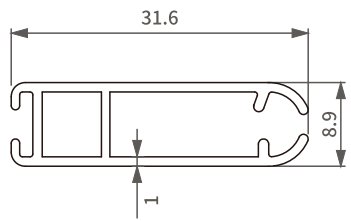

ROLLER SHADES BOTTOM RAIL

Bottom Rail Profile With Components SH-BA11-0029

Item No.: SH-BA11-0029
Weight: 0.231kg/m
Thickness: 1.0 mm