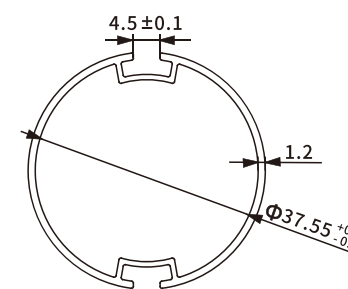

Item No.: SH-BA11-0024
Weight: 1.658kg/m

Item No.: SH-BA11-0013
Weight: 0.246kg/m

Item No.: SH-BA11-0014
Weight: 0.239kg/m

Item No.: SH-BA11-0015
Weight: 0.215kg/m

Item No.: SH-BA11-0025
Weight: 4.205kg/m

Item No.: SH-BA11-0016
Weight: 0.734kg/m

Item No.: SH-BA11-0017
Weight: 0.457kg/m

Item No.: SH-BA11-0018
Weight: 0.441kg/m

ROLLER TUBE PROFILE

ROLLER SHADES BOTTOM RAIL

15mm Bottom Rail Profile SH-BA11-0026