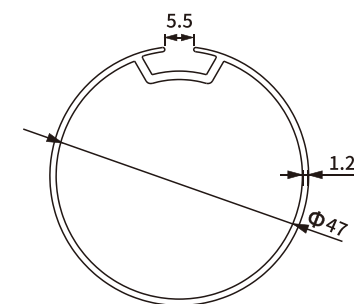

Item No.: SH-BA12-0008

Item No.: SH-BA12-0009

Item No.: SH-BA12-0010

ROLLER TUBE

38 mm Roller Tube SH-BA11-0003

Item No.: SH-BA11-0003-0.45
Weight: 0.171kg/m
Thickness: 0.45mm

Item No.: SH-BA11-0003-0.6
Weight: 0.217kg/m
Thickness: 0.6mm

Item No.: SH-BA11-0003-0.8
Weight: 0.28kg/m
Thickness: 0.8mm

Item No.: SH-BA11-0003-1.0
Weight: 0.35kg/m
Thickness: 1.0mm

Item No.: SH-BA11-0003-1.2
Weight: 0.419kg/m
Thickness: 1.2mm

ROLLER TUBE

38 mm Roller Tube With Double Track SH-BA11-0004

Item No.: SH-BA11-0004
Weight: 0.279kg/m
Thickness: 0.7mm

Item No.: SH-BA11-0004-1
Weight: 0.369kg/m
Thickness: 1.0mm

ROLLER TUBE

50mm Roller Tube SH-BA11-0005

Item No.: SH-BA11-0005-1.2
Weight: 0.555kg/m
Thickness: 1.2mm