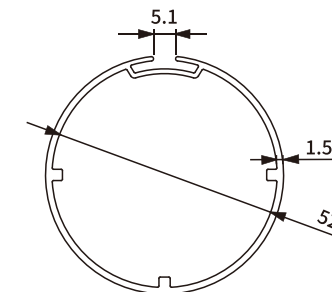

Item No.: SH-BA11-0022
Weight: 0.758kg/m