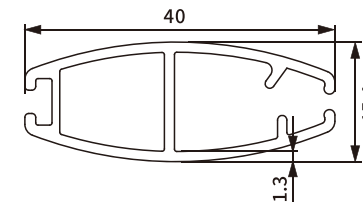

Item No.: SH-BA11-0043-1.3
Weight: 0.401kg/m