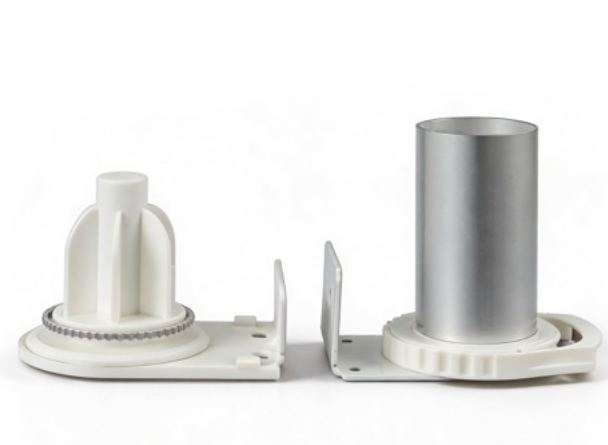

ROLLER SHADES

ROLLER TUBE

28 mm Roller Tube With Components SH-BA11-0001

Item No.: SH-BA11-0001-0.45
Weight: 0.126kg/m
Thickness: 0.45 mm

Item No.: SH-BA11-0001-0.6
Weight: 0.168kg/m
Thickness: 0.6 mm

Item No.: SH-BA11-0001-0.8
Weight: 0.226kg/m
Thickness: 0.8 mm

Item No.: SH-BA11-0001-1.0
Weight: 0.285kg/m
Thickness: 1.0 mm

Item No.: SH-BA11-0001-1.2
Weight: 0.331kg/m
Thickness: 1.2 mm

ROLLER TUBE

28mm Roller Tube Control Mechanism Set

Item No.: SH-BA12-0001

Item No.: SH-BA12-0002

Item No.: SH-BA12-0003

Item No.: SH-BA12-0004

Item No.: SH-BA12-0005

ROLLER TUBE

38 mm Roller Tube With Components SH-BA11-0002

Item No.: SH-BA11-0002-0.6
Weight: 0.218kg/m
Thickness: 0.6 mm

Item No.: SH-BA11-0002-0.8
Weight: 0.292kg/m
Thickness: 0.8 mm

Item No.: SH-BB1-0001
Weight: 0.365kg/m
Thickness: 1.0 mm

Item No.: SH-BA11-0002-1.2
Weight: 0.440kg/m
Thickness: 1.2 mm

ROLLER TUBE

38 mm Roller Tube Control Mechanism Set

Item No.: SH-BA12-0006

Item No.: SH-BA12-0007