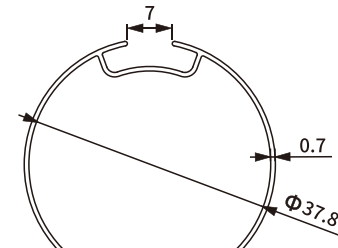

Item No.: SH-BA11-0003-0.8
Weight: 0.28kg/m
Thickness: 0.8mm

Item No.: SH-BA11-0003-1.0
Weight: 0.35kg/m
Thickness: 1.0mm

Item No.: SH-BA11-0003-1.2
Weight: 0.419kg/m
Thickness: 1.2mm

ROLLER TUBE

38 mm Roller Tube With Double Track SH-BA11-0004

Item No.: SH-BA11-0004
Weight: 0.279kg/m
Thickness: 0.7mm

Item No.: SH-BA11-0004-1
Weight: 0.369kg/m
Thickness: 1.0mm

ROLLER TUBE

50mm Roller Tube SH-BA11-0005

Item No.: SH-BA11-0005-1.2
Weight: 0.555kg/m
Thickness: 1.2mm