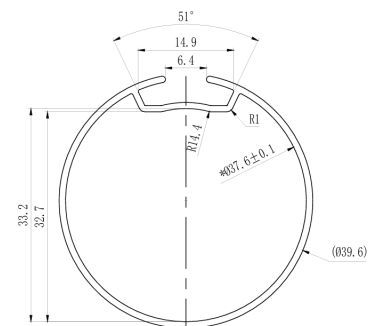

ROLLER SHADES

ROLLER TUBE

28 mm Roller Tube With Components SH-BA11-0001

Item No.: SH-BA11-0001-0.45
Weight: 0.126kg/m
Thickness: 0.45 mm

Item No.: SH-BA11-0001-0.6
Weight: 0.168kg/m
Thickness: 0.6 mm

Item No.: SH-BA11-0001-0.8
Weight: 0.226kg/m
Thickness: 0.8 mm

Item No.: SH-BA11-0001-1.0
Weight: 0.285kg/m
Thickness: 1.0 mm

Item No.: SH-BA11-0001-1.2
Weight: 0.331kg/m
Thickness: 1.2 mm

ROLLER TUBE

28mm Roller Tube Control Mechanism Set

Item No.: SH-BA12-0001

Item No.: SH-BA12-0002

Item No.: SH-BA12-0003

Item No.: SH-BA12-0004

Item No.: SH-BA12-0005

ROLLER TUBE

38 mm Roller Tube With Components SH-BA11-0002

Item No.: SH-BA11-0002-0.6
Weight: 0.218kg/m
Thickness: 0.6 mm

Item No.: SH-BA11-0002-0.8
Weight: 0.292kg/m
Thickness: 0.8 mm

Item No.: SH-BB1-0001
Weight: 0.365kg/m
Thickness: 1.0 mm

Item No.: SH-BA11-0002-1.2
Weight: 0.440kg/m
Thickness: 1.2 mm

ROLLER TUBE

38 mm Roller Tube Control Mechanism Set

Item No.: SH-BA12-0006

Item No.: SH-BA12-0007