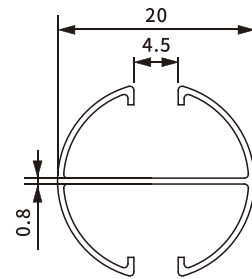

ROLLER SHADES BOTTOM RAIL

20mm Bottom Rail Profile With Components SH-BA11-0027

Item No.: SH-BA11-0027-0.8
Weight: 0.16kg/m
Thickness: 0.8 mm