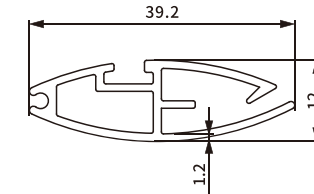

Item No.: SH-BA11-0033
Weight: 0.611kg/m
Thickness: 1.4 mm

ROLLER SHADES BOTTOM RAIL PROFILE

Item No.: SH-BA11-0034
Weight: 0.122kg/m

Item No.: SH-BA11-0035
Weight: 0.152kg/m

Item No.: SH-BA11-0036
Weight: 0.166kg/m

Item No.: SH-BA11-0037
Weight: 0.267kg/m

Item No.: SH-BA11-0038
Weight: 0.224kg/m

Item No.: SH-BA11-0039
Weight: 0.298kg/m

ROLLER SHADES BOTTOM RAIL PROFILE

Item No.: SH-BA11-0231
Weight: 0.215kg/m

Item No.: SH-BA11-0040
Weight: 0.271kg/m