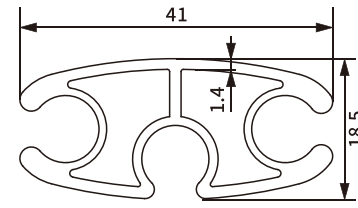

ROLLER SHADES BOTTOM RAIL

Bottom Rail Profile With Components SH-BA11-0030

Item No.: SH-BA11-0030
Weight: 0.297kg/m
Thickness: 1.0 mm

END CAPS

Item No.: SH-BA12-0016

Item No.: SH-BA12-0017

Item No.: SH-BA12-0018

ROLLER SHADES BOTTOM RAIL

Bottom Rail Profile With Components SH-BA11-0032

Item No.: SH-BA11-0032
Weight: 0.401kg/m
Thickness: 1.3 mm

END CAPS

Item No.: SH-BA12-0020

ROLLER SHADES BOTTOM RAIL

Bottom Rail Profile SH-BA11-0033

Item No.: SH-BA11-0033
Weight: 0.611kg/m
Thickness: 1.4 mm

ROLLER SHADES BOTTOM RAIL PROFILE

Item No.: SH-BA11-0034
Weight: 0.122kg/m

Item No.: SH-BA11-0035
Weight: 0.152kg/m

Item No.: SH-BA11-0036
Weight: 0.166kg/m