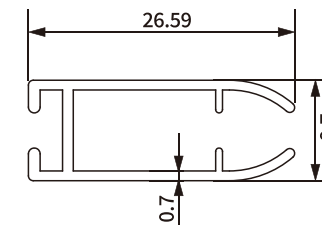

Item No.: SH-BA12-0012

Item No.: SH-BA12-0012

ROLLER SHADES BOTTOM RAIL

Bottom Rail Profile With Components SH-BA11-0028

END CAPS

Item No.: SH-BA11-0028-7.0
Weight: 0.146kg/m
Thickness: 0.7 mm

Item No.: SH-BA11-0028-1.0
Weight: 0.199kg/m
Thickness: 1.0 mm