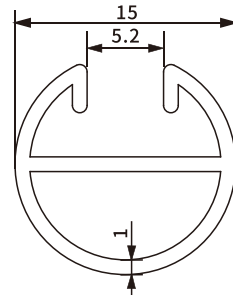

ROLLER SHADES BOTTOM RAIL

Bottom Rail Profile With Components SH-BA11-0030

Item No.: SH-BA11-0030
Weight: 0.297kg/m
Thickness: 1.0 mm

END CAPS

Item No.: SH-BA12-0016

Item No.: SH-BA12-0017

Item No.: SH-BA12-0018

ROLLER SHADES BOTTOM RAIL

Bottom Rail Profile With Components SH-BA11-0032

Item No.: SH-BA11-0032
Weight: 0.401kg/m
Thickness: 1.3 mm

END CAPS

Item No.: SH-BA12-0020

ROLLER SHADES BOTTOM RAIL

Bottom Rail Profile SH-BA11-0033

Item No.: SH-BA11-0033
Weight: 0.611kg/m
Thickness: 1.4 mm

ROLLER SHADES BOTTOM RAIL PROFILE

Item No.: SH-BA11-0034
Weight: 0.122kg/m

Item No.: SH-BA11-0035
Weight: 0.152kg/m

Item No.: SH-BA11-0036
Weight: 0.166kg/m