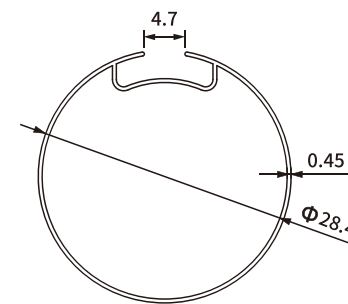

ROLLER SHADES

ROLLER TUBE

28 mm Roller Tube With Components SH-BA11-0001

Item No.: SH-BA11-0001-0.45
Weight: 0.126kg/m
Thickness: 0.45 mm

Item No.: SH-BA11-0001-0.6
Weight: 0.168kg/m
Thickness: 0.6 mm

Item No.: SH-BA11-0001-0.8
Weight: 0.226kg/m
Thickness: 0.8 mm

Item No.: SH-BA11-0001-1.0
Weight: 0.285kg/m
Thickness: 1.0 mm

Item No.: SH-BA11-0001-1.2
Weight: 0.331kg/m
Thickness: 1.2 mm

ROLLER TUBE

28mm Roller Tube Control Mechanism Set

Item No.: SH-BA12-0001

Item No.: SH-BA12-0002

Item No.: SH-BA12-0003

Item No.: SH-BA12-0004

Item No.: SH-BA12-0005

ROLLER TUBE

38 mm Roller Tube With Components SH-BA11-0002

Item No.: SH-BA11-0002-0.6
Weight: 0.218kg/m
Thickness: 0.6 mm

Item No.: SH-BA11-0002-0.8
Weight: 0.292kg/m
Thickness: 0.8 mm