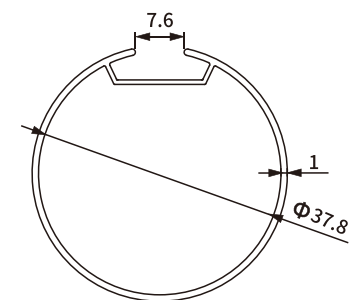

Item No.: SH-BB1-0001
Weight: 0.365kg/m
Thickness: 1.0 mm

Item No.: SH-BA11-0002-1.2
Weight: 0.440kg/m
Thickness: 1.2 mm

ROLLER TUBE

38 mm Roller Tube Control Mechanism Set

Item No.: SH-BA12-0006

Item No.: SH-BA12-0007

Item No.: SH-BA12-0008

Item No.: SH-BA12-0009

Item No.: SH-BA12-0010

ROLLER TUBE

38 mm Roller Tube SH-BA11-0003

Item No.: SH-BA11-0003-0.45
Weight: 0.171kg/m
Thickness: 0.45mm

Item No.: SH-BA11-0003-0.6
Weight: 0.217kg/m
Thickness: 0.6mm

Item No.: SH-BA11-0003-0.8
Weight: 0.28kg/m
Thickness: 0.8mm

Item No.: SH-BA11-0003-1.0
Weight: 0.35kg/m
Thickness: 1.0mm

Item No.: SH-BA11-0003-1.2
Weight: 0.419kg/m
Thickness: 1.2mm

ROLLER TUBE

38 mm Roller Tube With Double Track SH-BA11-0004