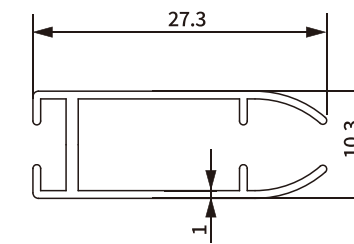

Item No.: SH-BA12-0012

Item No.: SH-BA12-0012

ROLLER SHADES BOTTOM RAIL

Bottom Rail Profile With Components SH-BA11-0028

END CAPS

Item No.: SH-BA11-0028-7.0
Weight: 0.146kg/m
Thickness: 0.7 mm

Item No.: SH-BA11-0028-1.0
Weight: 0.199kg/m
Thickness: 1.0 mm