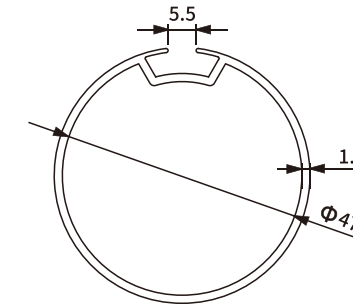

Item No.: SH-BA11-0003-0.8
Weight: 0.28kg/m
Thickness: 0.8mm

Item No.: SH-BA11-0003-1.0
Weight: 0.35kg/m
Thickness: 1.0mm

Item No.: SH-BA11-0003-1.2
Weight: 0.419kg/m
Thickness: 1.2mm

ROLLER TUBE

38 mm Roller Tube With Double Track SH-BA11-0004

Item No.: SH-BA11-0004
Weight: 0.279kg/m
Thickness: 0.7mm

Item No.: SH-BA11-0004-1
Weight: 0.369kg/m
Thickness: 1.0mm

ROLLER TUBE

50mm Roller Tube SH-BA11-0005

Item No.: SH-BA11-0005-1.2
Weight: 0.555kg/m
Thickness: 1.2mm