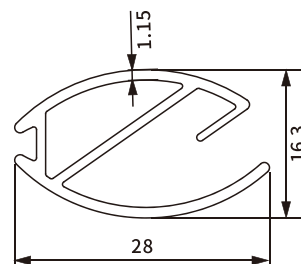

ROLLER SHADES BOTTOM RAIL

Bottom Rail Profile With Components SH-BA11-0032

Item No.: SH-BA11-0032
Weight: 0.401kg/m
Thickness: 1.3 mm

END CAPS

Item No.: SH-BA12-0020

ROLLER SHADES BOTTOM RAIL

Bottom Rail Profile SH-BA11-0033

Item No.: SH-BA11-0033
Weight: 0.611kg/m
Thickness: 1.4 mm

ROLLER SHADES BOTTOM RAIL PROFILE

Item No.: SH-BA11-0034
Weight: 0.122kg/m

Item No.: SH-BA11-0035
Weight: 0.152kg/m

Item No.: SH-BA11-0036
Weight: 0.166kg/m