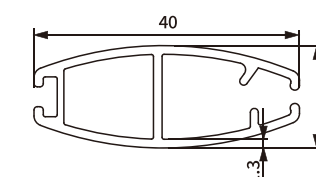

ROLLER SHADES BOTTOM RAIL

Bottom Rail Profile With Components SH-BA11-0032

Item No.: SH-BA11-0032
Weight: 0.401kg/m
Thickness: 1.3 mm