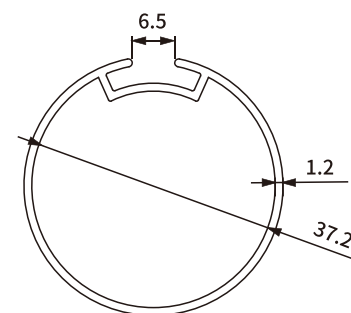

ROLLER SHADES

ROLLER TUBE

28 mm Roller Tube With Components SH-BA11-0001

Item No.: SH-BA11-0001-0.45
Weight: 0.126kg/m
Thickness: 0.45 mm

Item No.: SH-BA11-0001-0.6
Weight: 0.168kg/m
Thickness: 0.6 mm

Item No.: SH-BA11-0001-0.8
Weight: 0.226kg/m
Thickness: 0.8 mm

Item No.: SH-BA11-0001-1.0
Weight: 0.285kg/m
Thickness: 1.0 mm

Item No.: SH-BA11-0001-1.2
Weight: 0.331kg/m
Thickness: 1.2 mm

ROLLER TUBE

28mm Roller Tube Control Mechanism Set

Item No.: SH-BA12-0001

Item No.: SH-BA12-0002

Item No.: SH-BA12-0003

Item No.: SH-BA12-0004

Item No.: SH-BA12-0005

ROLLER TUBE

38 mm Roller Tube With Components SH-BA11-0002

Item No.: SH-BA11-0002-0.6
Weight: 0.218kg/m
Thickness: 0.6 mm

Item No.: SH-BA11-0002-0.8
Weight: 0.292kg/m
Thickness: 0.8 mm

Item No.: SH-BB1-0001
Weight: 0.365kg/m
Thickness: 1.0 mm

Item No.: SH-BA11-0002-1.2
Weight: 0.440kg/m
Thickness: 1.2 mm

ROLLER TUBE

38 mm Roller Tube Control Mechanism Set

Item No.: SH-BA12-0006

Item No.: SH-BA12-0007