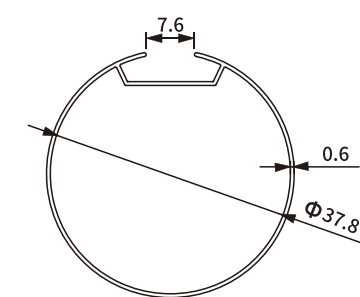

Item No.: SH-BB1-0001
Weight: 0.365kg/m
Thickness: 1.0 mm

Item No.: SH-BA11-0002-1.2
Weight: 0.440kg/m
Thickness: 1.2 mm

ROLLER TUBE

38 mm Roller Tube Control Mechanism Set

Item No.: SH-BA12-0006

Item No.: SH-BA12-0007

Item No.: SH-BA12-0008

Item No.: SH-BA12-0009

Item No.: SH-BA12-0010

ROLLER TUBE

38 mm Roller Tube SH-BA11-0003

Item No.: SH-BA11-0003-0.45
Weight: 0.171kg/m
Thickness: 0.45mm

Item No.: SH-BA11-0003-0.6
Weight: 0.217kg/m
Thickness: 0.6mm

Item No.: SH-BA11-0003-0.8
Weight: 0.28kg/m
Thickness: 0.8mm

Item No.: SH-BA11-0003-1.0
Weight: 0.35kg/m
Thickness: 1.0mm

Item No.: SH-BA11-0003-1.2
Weight: 0.419kg/m
Thickness: 1.2mm

ROLLER TUBE

38 mm Roller Tube With Double Track SH-BA11-0004