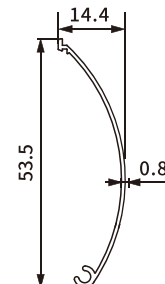

Item No.: SH-BA11-0046
Weight: 0.455kg/m

Item No.: SH-BA11-0047
Weight: 0.812kg/m

Item No.: SH-BA11-0048
Weight: 0.311kg/m

Item No.: SH-BA11-0049
Weight: 0.382kg/m

Item No.: SH-BA11-0050
Weight: 0.53kg/m

Item No.: SH-BA11-0051
Weight: 0.250kg/m

ROLLER SHADES TOP RAIL PROFILE

Item No.: SH-BA11-0052
Weight: 0.228kg/m

Item No.: SH-BA11-0053
Weight: 0.256kg/m

Item No.: SH-BA11-0054
Weight: 0.263kg/m

Item No.: SH-BA11-0064
Weight: 0.251kg/m

Item No.: SH-BA11-0065
Weight: 0.197kg/m

Item No.: SH-BA11-0066
Weight: 0.242kg/m

Item No.: SH-BA11-0055
Weight: 0.265kg/m

Item No.: SH-BA11-0056
Weight: 0.217kg/m

Item No.: SH-BA11-0057
Weight: 0.150kg/m

Item No.: SH-BA11-0067
Weight: 0.267kg/m