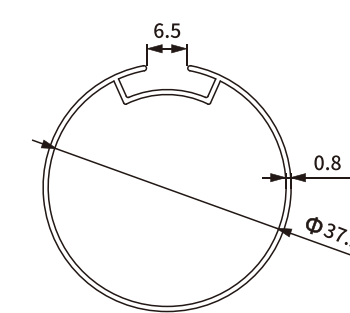

Item No.: SH-BA11-0001-1.0
Weight: 0.285kg/m
Thickness: 1.0 mm

Item No.: SH-BA11-0001-1.2
Weight: 0.331kg/m
Thickness: 1.2 mm

ROLLER TUBE

28mm Roller Tube Control Mechanism Set

Item No.: SH-BA12-0001

Item No.: SH-BA12-0002

Item No.: SH-BA12-0003

Item No.: SH-BA12-0004

Item No.: SH-BA12-0005

ROLLER TUBE

38 mm Roller Tube With Components SH-BA11-0002

Item No.: SH-BA11-0002-0.6
Weight: 0.218kg/m
Thickness: 0.6 mm

Item No.: SH-BA11-0002-0.8
Weight: 0.292kg/m
Thickness: 0.8 mm

Item No.: SH-BB1-0001
Weight: 0.365kg/m
Thickness: 1.0 mm

Item No.: SH-BA11-0002-1.2
Weight: 0.440kg/m
Thickness: 1.2 mm

ROLLER TUBE

38 mm Roller Tube Control Mechanism Set

Item No.: SH-BA12-0006

Item No.: SH-BA12-0007