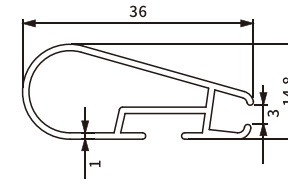

Item No.: SH-BA11-0033
Weight: 0.611kg/m
Thickness: 1.4 mm

ROLLER SHADES BOTTOM RAIL PROFILE

Item No.: SH-BA11-0034
Weight: 0.122kg/m

Item No.: SH-BA11-0035
Weight: 0.152kg/m

Item No.: SH-BA11-0036
Weight: 0.166kg/m

Item No.: SH-BA11-0037
Weight: 0.267kg/m

Item No.: SH-BA11-0038
Weight: 0.224kg/m

Item No.: SH-BA11-0039
Weight: 0.298kg/m

ROLLER SHADES BOTTOM RAIL PROFILE

Item No.: SH-BA11-0231
Weight: 0.215kg/m

Item No.: SH-BA11-0040
Weight: 0.271kg/m