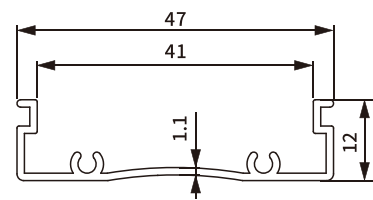

Item No.: SH-BA11-0055
Weight: 0.265kg/m