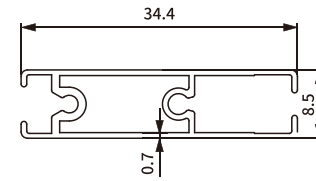

ROLLER SHADES BOTTOM RAIL

Bottom Rail Profile With Components SH-BA11-0031

Item No.: SH-BA11-0031-0.7
Weight: 0.201kg/m
Thickness: 0.7 mm