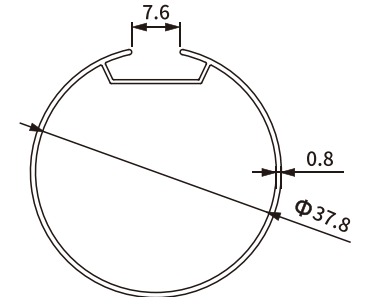

Item No.: SH-BB1-0001
Weight: 0.365kg/m
Thickness: 1.0 mm

Item No.: SH-BA11-0002-1.2
Weight: 0.440kg/m
Thickness: 1.2 mm

ROLLER TUBE

38 mm Roller Tube Control Mechanism Set

Item No.: SH-BA12-0006

Item No.: SH-BA12-0007

Item No.: SH-BA12-0008

Item No.: SH-BA12-0009

Item No.: SH-BA12-0010

ROLLER TUBE

38 mm Roller Tube SH-BA11-0003

Item No.: SH-BA11-0003-0.45
Weight: 0.171kg/m
Thickness: 0.45mm

Item No.: SH-BA11-0003-0.6
Weight: 0.217kg/m
Thickness: 0.6mm

Item No.: SH-BA11-0003-0.8
Weight: 0.28kg/m
Thickness: 0.8mm

Item No.: SH-BA11-0003-1.0
Weight: 0.35kg/m
Thickness: 1.0mm

Item No.: SH-BA11-0003-1.2
Weight: 0.419kg/m
Thickness: 1.2mm

ROLLER TUBE

38 mm Roller Tube With Double Track SH-BA11-0004