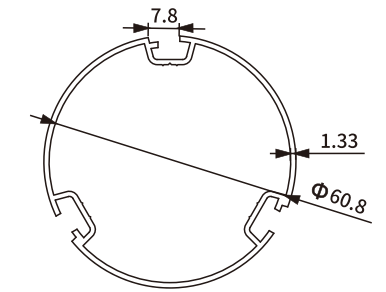

Item No.: SH-BA11-0004
Weight: 0.279kg/m
Thickness: 0.7mm

Item No.: SH-BA11-0004-1
Weight: 0.369kg/m
Thickness: 1.0mm

ROLLER TUBE

50mm Roller Tube SH-BA11-0005

Item No.: SH-BA11-0005-1.2
Weight: 0.555kg/m
Thickness: 1.2mm

Item No.: SH-BA11-0005
Weight: 0.710kg/m
Thickness: 1.6mm

ROLLER TUBE

Control Mechanism Set

Item No.: SH-BA12-0011

ROLLER TUBE

50 mm Round Tube SH-BA11-0006

Item No.: SH-BA11-0006
Weight: 0.627kg/m
Thickness: 1.5mm

ROLLER TUBE

63mm Roller Tube With Three Tracks SH-BA11-0008

Item No.: SH-BA11-0008-1.33
Weight: 0.862kg/m
Thickness: 1.33mm

ROLLER TUBE

55mm Roller Tube SH-BA11-0007

Item No.: SH-BA11-0007-1.2
Weight: 0.652kg/m
Thickness: 1.2mm