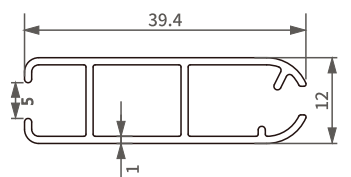

ROLLER SHADES BOTTOM RAIL

Bottom Rail Profile With Components SH-BA11-0030

Item No.: SH-BA11-0030
Weight: 0.297kg/m
Thickness: 1.0 mm