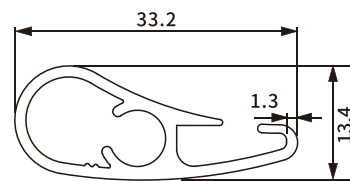

Item No.: SH-BA11-0039
Weight: 0.298kg/m