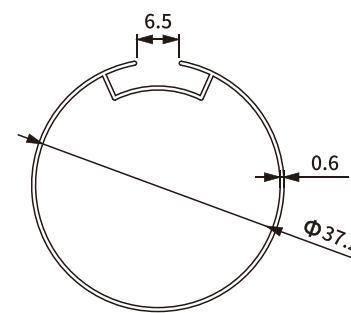

ROLLER SHADES

ROLLER TUBE

28 mm Roller Tube With Components SH-BA11-0001

Item No.: SH-BA11-0001-0.45
Weight: 0.126kg/m
Thickness: 0.45 mm

Item No.: SH-BA11-0001-0.6
Weight: 0.168kg/m
Thickness: 0.6 mm

Item No.: SH-BA11-0001-0.8
Weight: 0.226kg/m
Thickness: 0.8 mm

Item No.: SH-BA11-0001-1.0
Weight: 0.285kg/m
Thickness: 1.0 mm

Item No.: SH-BA11-0001-1.2
Weight: 0.331kg/m
Thickness: 1.2 mm

ROLLER TUBE

28mm Roller Tube Control Mechanism Set

Item No.: SH-BA12-0001

Item No.: SH-BA12-0002

Item No.: SH-BA12-0003

Item No.: SH-BA12-0004

Item No.: SH-BA12-0005

ROLLER TUBE

38 mm Roller Tube With Components SH-BA11-0002

Item No.: SH-BA11-0002-0.6
Weight: 0.218kg/m
Thickness: 0.6 mm

Item No.: SH-BA11-0002-0.8
Weight: 0.292kg/m
Thickness: 0.8 mm

Item No.: SH-BB1-0001
Weight: 0.365kg/m
Thickness: 1.0 mm

Item No.: SH-BA11-0002-1.2
Weight: 0.440kg/m
Thickness: 1.2 mm

ROLLER TUBE

38 mm Roller Tube Control Mechanism Set

Item No.: SH-BA12-0006

Item No.: SH-BA12-0007