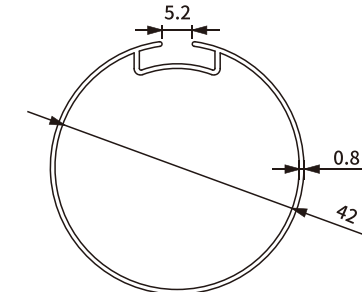

Item No.: SH-BA11-0020
Weight: 0.326kg/m