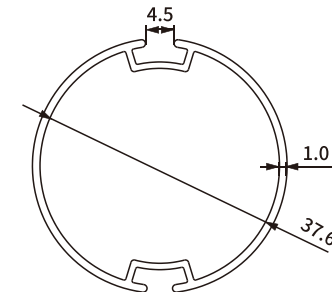

Item No.: SH-BA11-0019
Weight: 0.447kg/m