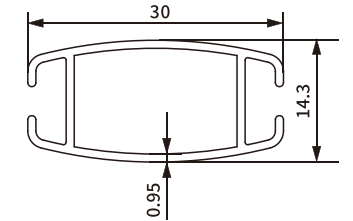

Item No.: SH-BA11-0037
Weight: 0.267kg/m

Item No.: SH-BA11-0038
Weight: 0.224kg/m

Item No.: SH-BA11-0039
Weight: 0.298kg/m

ROLLER SHADES BOTTOM RAIL PROFILE

Item No.: SH-BA11-0231
Weight: 0.215kg/m

Item No.: SH-BA11-0040
Weight: 0.271kg/m

Item No.: SH-BA11-0041
Weight: 0.331kg/m

Item No.: SH-BA11-0042
Weight: 0.190kg/m

Item No.: SH-BA11-0043-1.3
Weight: 0.401kg/m

Item No.: SH-BA11-0044-2.1
Weight: 0.646kg/m

Item No.: SH-BA11-0045
Weight: 0.234kg/m

Item No.: SH-BA11-0046
Weight: 0.455kg/m

Item No.: SH-BA11-0047
Weight: 0.812kg/m

Item No.: SH-BA11-0048
Weight: 0.311kg/m

Item No.: SH-BA11-0049
Weight: 0.382kg/m

Item No.: SH-BA11-0050
Weight: 0.53kg/m

Item No.: SH-BA11-0051
Weight: 0.250kg/m