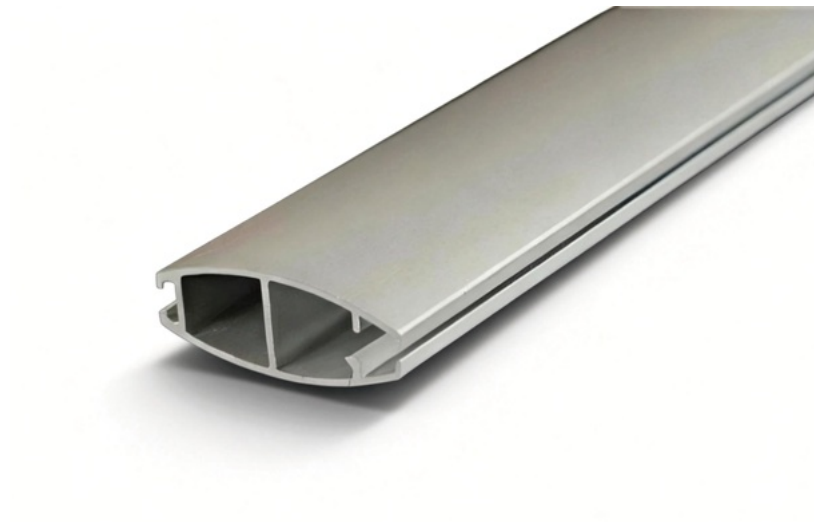

ROLLER SHADES BOTTOM RAIL

Bottom Rail Profile With Components SH-BA11-0032

Item No.: SH-BA11-0032
Weight: 0.401kg/m
Thickness: 1.3 mm