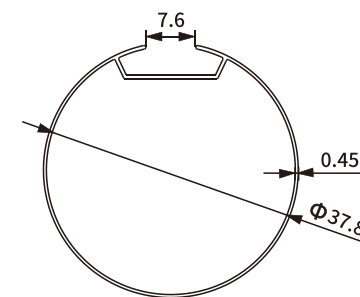

Item No.: SH-BB1-0001
Weight: 0.365kg/m
Thickness: 1.0 mm

Item No.: SH-BA11-0002-1.2
Weight: 0.440kg/m
Thickness: 1.2 mm

ROLLER TUBE

38 mm Roller Tube Control Mechanism Set

Item No.: SH-BA12-0006

Item No.: SH-BA12-0007

Item No.: SH-BA12-0008

Item No.: SH-BA12-0009

Item No.: SH-BA12-0010

ROLLER TUBE

38 mm Roller Tube SH-BA11-0003

Item No.: SH-BA11-0003-0.45
Weight: 0.171kg/m
Thickness: 0.45mm

Item No.: SH-BA11-0003-0.6
Weight: 0.217kg/m
Thickness: 0.6mm

Item No.: SH-BA11-0003-0.8
Weight: 0.28kg/m
Thickness: 0.8mm

Item No.: SH-BA11-0003-1.0
Weight: 0.35kg/m
Thickness: 1.0mm

Item No.: SH-BA11-0003-1.2
Weight: 0.419kg/m
Thickness: 1.2mm

ROLLER TUBE

38 mm Roller Tube With Double Track SH-BA11-0004