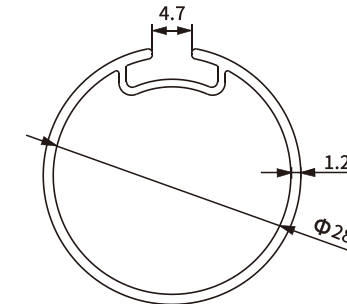

ROLLER SHADES

ROLLER TUBE

28 mm Roller Tube With Components SH-BA11-0001

Item No.: SH-BA11-0001-0.45
Weight: 0.126kg/m
Thickness: 0.45 mm

Item No.: SH-BA11-0001-0.6
Weight: 0.168kg/m
Thickness: 0.6 mm

Item No.: SH-BA11-0001-0.8
Weight: 0.226kg/m
Thickness: 0.8 mm

Item No.: SH-BA11-0001-1.0
Weight: 0.285kg/m
Thickness: 1.0 mm

Item No.: SH-BA11-0001-1.2
Weight: 0.331kg/m
Thickness: 1.2 mm

ROLLER TUBE

28mm Roller Tube Control Mechanism Set

Item No.: SH-BA12-0001

Item No.: SH-BA12-0002

Item No.: SH-BA12-0003

Item No.: SH-BA12-0004

Item No.: SH-BA12-0005

ROLLER TUBE

38 mm Roller Tube With Components SH-BA11-0002

Item No.: SH-BA11-0002-0.6
Weight: 0.218kg/m
Thickness: 0.6 mm

Item No.: SH-BA11-0002-0.8
Weight: 0.292kg/m
Thickness: 0.8 mm