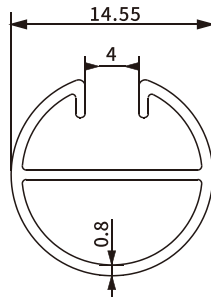

ROLLER SHADES BOTTOM RAIL

Bottom Rail Profile With Components SH-BA11-0030

Item No.: SH-BA11-0030
Weight: 0.297kg/m
Thickness: 1.0 mm

END CAPS

Item No.: SH-BA12-0016

Item No.: SH-BA12-0017

Item No.: SH-BA12-0018

ROLLER SHADES BOTTOM RAIL

Bottom Rail Profile With Components SH-BA11-0032

Item No.: SH-BA11-0032
Weight: 0.401kg/m
Thickness: 1.3 mm

END CAPS

Item No.: SH-BA12-0020

ROLLER SHADES BOTTOM RAIL

Bottom Rail Profile SH-BA11-0033

Item No.: SH-BA11-0033
Weight: 0.611kg/m
Thickness: 1.4 mm

ROLLER SHADES BOTTOM RAIL PROFILE

Item No.: SH-BA11-0034
Weight: 0.122kg/m

Item No.: SH-BA11-0035
Weight: 0.152kg/m

Item No.: SH-BA11-0036
Weight: 0.166kg/m