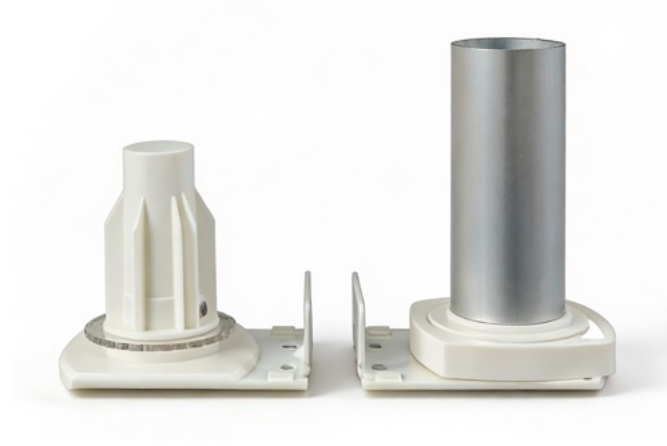

ROLLER SHADES

ROLLER TUBE

28 mm Roller Tube With Components SH-BA11-0001

Item No.: SH-BA11-0001-0.45
Weight: 0.126kg/m
Thickness: 0.45 mm

Item No.: SH-BA11-0001-0.6
Weight: 0.168kg/m
Thickness: 0.6 mm

Item No.: SH-BA11-0001-0.8
Weight: 0.226kg/m
Thickness: 0.8 mm

Item No.: SH-BA11-0001-1.0
Weight: 0.285kg/m
Thickness: 1.0 mm

Item No.: SH-BA11-0001-1.2
Weight: 0.331kg/m
Thickness: 1.2 mm

ROLLER TUBE

28mm Roller Tube Control Mechanism Set

Item No.: SH-BA12-0001

Item No.: SH-BA12-0002

Item No.: SH-BA12-0003

Item No.: SH-BA12-0004

Item No.: SH-BA12-0005

ROLLER TUBE

38 mm Roller Tube With Components SH-BA11-0002

Item No.: SH-BA11-0002-0.6
Weight: 0.218kg/m
Thickness: 0.6 mm

Item No.: SH-BA11-0002-0.8
Weight: 0.292kg/m
Thickness: 0.8 mm

Item No.: SH-BB1-0001
Weight: 0.365kg/m
Thickness: 1.0 mm

Item No.: SH-BA11-0002-1.2
Weight: 0.440kg/m
Thickness: 1.2 mm

ROLLER TUBE

38 mm Roller Tube Control Mechanism Set

Item No.: SH-BA12-0006

Item No.: SH-BA12-0007