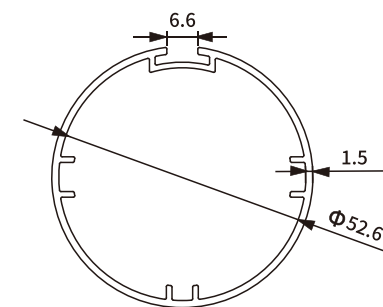

ROLLER TUBE

63mm Roller Tube With Three Tracks SH-BA11-0008

Item No.: SH-BA11-0008-1.33
Weight: 0.862kg/m
Thickness: 1.33mm

ROLLER TUBE

55mm Roller Tube SH-BA11-0007

Item No.: SH-BA11-0007-1.2
Weight: 0.652kg/m
Thickness: 1.2mm