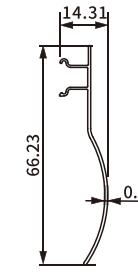

Item No.: SH-BA11-0046
Weight: 0.455kg/m

Item No.: SH-BA11-0047
Weight: 0.812kg/m

Item No.: SH-BA11-0048
Weight: 0.311kg/m

Item No.: SH-BA11-0049
Weight: 0.382kg/m

Item No.: SH-BA11-0050
Weight: 0.53kg/m

Item No.: SH-BA11-0051
Weight: 0.250kg/m

ROLLER SHADES TOP RAIL PROFILE

Item No.: SH-BA11-0052
Weight: 0.228kg/m

Item No.: SH-BA11-0053
Weight: 0.256kg/m

Item No.: SH-BA11-0054
Weight: 0.263kg/m

Item No.: SH-BA11-0064
Weight: 0.251kg/m

Item No.: SH-BA11-0065
Weight: 0.197kg/m

Item No.: SH-BA11-0066
Weight: 0.242kg/m

Item No.: SH-BA11-0055
Weight: 0.265kg/m

Item No.: SH-BA11-0056
Weight: 0.217kg/m

Item No.: SH-BA11-0057
Weight: 0.150kg/m

Item No.: SH-BA11-0067
Weight: 0.267kg/m