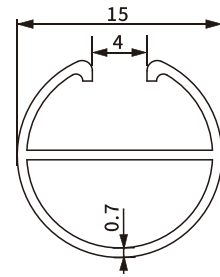

Item No.: SH-BA11-0016
Weight: 0.734kg/m

Item No.: SH-BA11-0017
Weight: 0.457kg/m

Item No.: SH-BA11-0018
Weight: 0.441kg/m

ROLLER TUBE PROFILE

ROLLER SHADES BOTTOM RAIL

15mm Bottom Rail Profile SH-BA11-0026