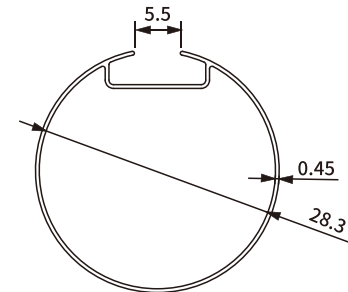

Item No.: SH-BA11-0012-0.45
Weight: 0.125kg/m