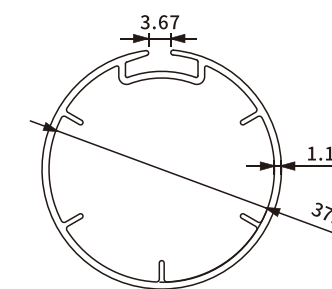

Item No.: SH-BA11-0024
Weight: 1.658kg/m

Item No.: SH-BA11-0013
Weight: 0.246kg/m

Item No.: SH-BA11-0014
Weight: 0.239kg/m

Item No.: SH-BA11-0015
Weight: 0.215kg/m

Item No.: SH-BA11-0025
Weight: 4.205kg/m

Item No.: SH-BA11-0016
Weight: 0.734kg/m

Item No.: SH-BA11-0017
Weight: 0.457kg/m

Item No.: SH-BA11-0018
Weight: 0.441kg/m

ROLLER TUBE PROFILE

ROLLER SHADES BOTTOM RAIL

15mm Bottom Rail Profile SH-BA11-0026