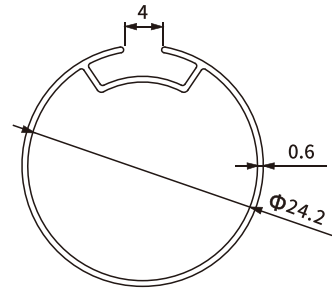

ROLLER TUBE

63mm Roller Tube With Three Tracks SH-BA11-0008

Item No.: SH-BA11-0008-1.33
Weight: 0.862kg/m
Thickness: 1.33mm

ROLLER TUBE

55mm Roller Tube SH-BA11-0007

Item No.: SH-BA11-0007-1.2
Weight: 0.652kg/m
Thickness: 1.2mm

Item No.: SH-BA11-0007-1.5
Weight: 0.798kg/m
Thickness: 1.5mm

ROLLER TUBE

85mm Roller Tube With Three Tracks SH-BA11-0009

Item No.: SH-BA11-0009
Weight: 1.554kg/m
Thickness: 2.0mm

ROLLER TUBE PROFILE

Item No.: SH-BA11-0010
Weight: 0.129kg/m