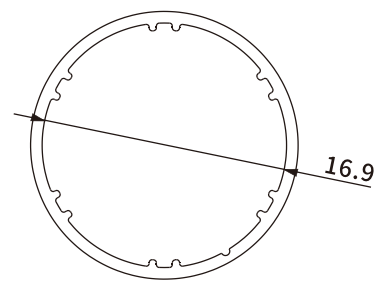

Item No.: SH-BA11-0007-1.5
Weight: 0.798kg/m
Thickness: 1.5mm

ROLLER TUBE

85mm Roller Tube With Three Tracks SH-BA11-0009

Item No.: SH-BA11-0009
Weight: 1.554kg/m
Thickness: 2.0mm

ROLLER TUBE PROFILE

Item No.: SH-BA11-0010
Weight: 0.129kg/m